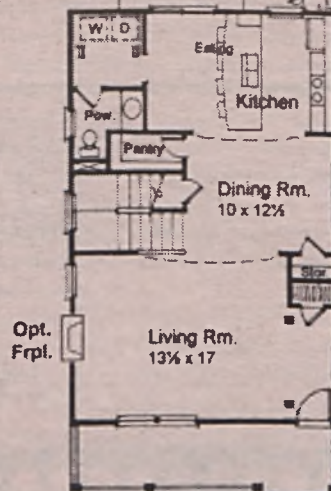

Z.L. Metz Homes Introduces

Crosswinds & The Craftsman SERIES

Priced from the \$100's

Just A Few Of The Z.L Metz
Exclusive Trademark Features

- Ceramic Tile in Foyer, Kitchen, Baths and Laundry
- 9 Ft. Ceilings on First Floor
- Smooth Ceilings Throughout
- Classique Interior Doors
- Family Room Pre-Wired for Surround Sound