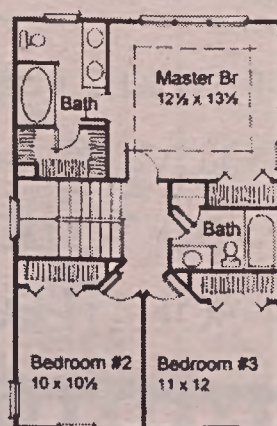

Z.L. Metz Homes Introduces

Crosswinds & The Craftsman SERIES

Priced from the \$100's

Just A Few Of The Z.L Metz
Exclusive Trademark Features

- Ceramic Tile in Foyer, Kitchen, Baths and Laundry
- 9 Ft. Ceilings on First Floor
- Smooth Ceilings Throughout
- Classique Interior Doors
- Family Room Pre-Wired for Surround Sound