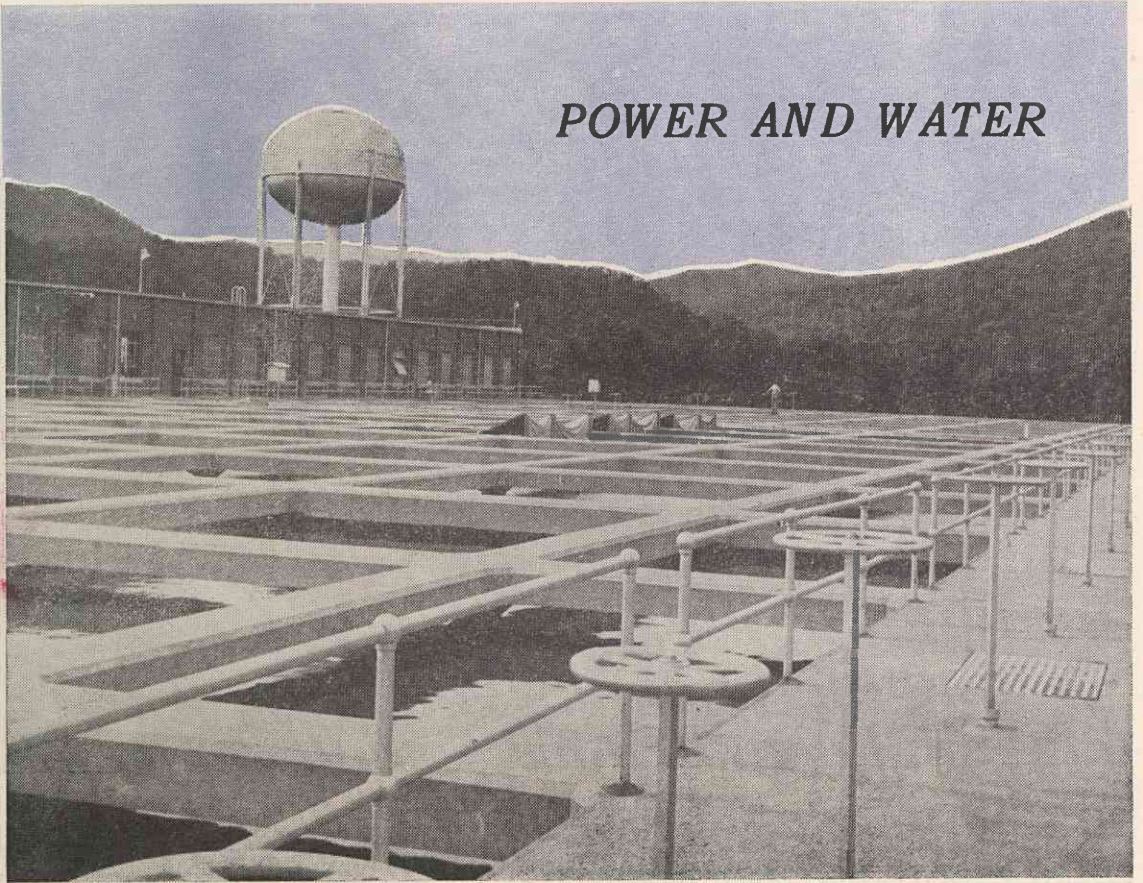

## POWER AND WATER

Top: The settling basins of the Filter Plant with the water shed in the background.

### FILTER PLANT

FRED FLOYD, making one of the many tests of the water. Every drop of Ecusta water is tested.