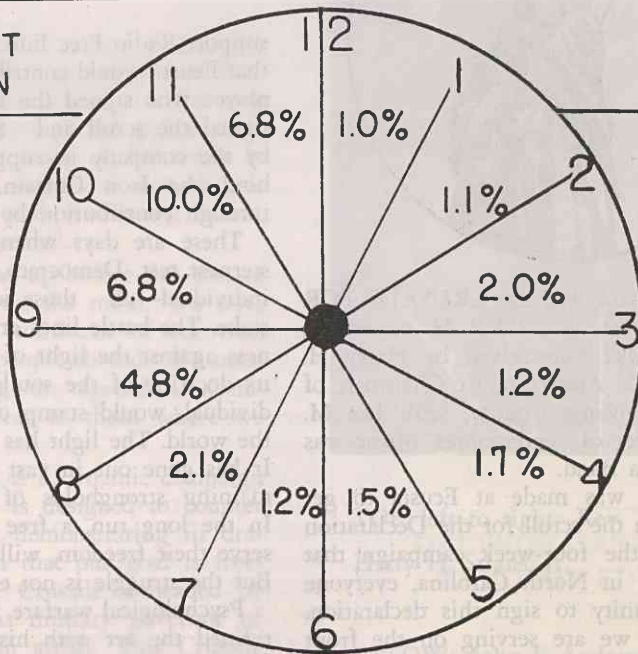

IS AROUND THE CLOCK

12 MIDNIGHT
TO 12 NOON

(A.M.)

12 NOON TO
12 MIDNIGHT

(P.M.)