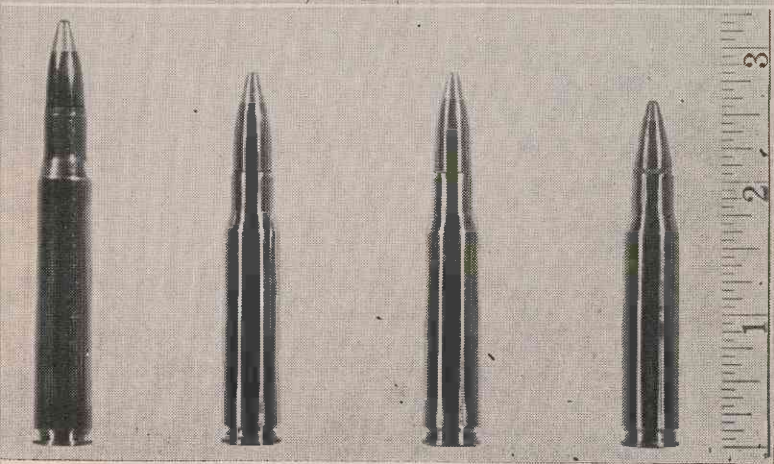

WINCHESTER BEGINNING NEW TREND IN CARTRIDGES AND RIFLES

Above: Relative size of cartridge cases required to give identical ballistic characteristics to same bullet when propelled by (left) black powder, (center) conventional smokeless powder, and (right) spherically grained Olin Ball Powder.

Left: New Winchester Model 70 Featherweight Bolt Action Rifle. Lower left: Comparison of 30-06 cartridge with the new 308 Winchester short sporting cartridges.

The beginning of a new trend to satisfy the sportsman's need for short, lighter, high-powered hunting cartridges and lighter-weight rifles, was recently announced by Winchester.

The 308 Winchester, first of a new family of short sporting cartridges made possible by the use of spherically grained Olin smokeless "Ball Powder", and a companion rifle, the Featherweight version of the famous Winchester Model 70 bolt action rifle, were announced by W. C. Schade, General Manager of the Arms and Ammunition Division of Olin Industries.

A full half inch shorter than the standard 30-06 cartridge, the new 308 Winchester cartridge has higher velocities and energies than any other hunting cartridge of similar size and weight.

Because the country's defense needs have curtailed civilian manufacturing, only limited quantities of the new cartridge and its companion rifle