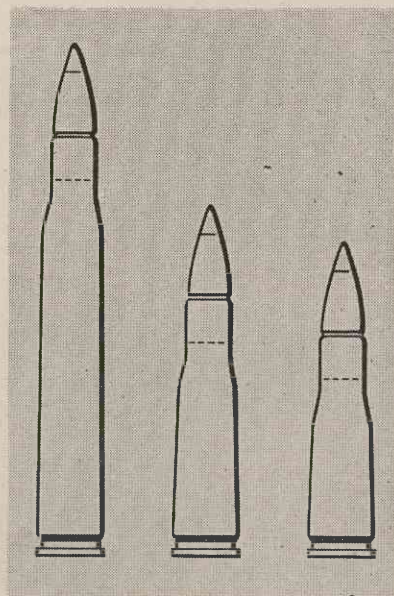

WINCHESTER BEGINNING NEW TREND IN CARTRIDGES AND RIFLES

Above: Relative size of cartridge cases required to give identical ballistic characteristics to same bullet when propelled by (left) black powder, (center) conventional smokeless powder, and (right) spherically grained Olin Ball Powder.

Left: New Winchester Model 70 Featherweight Bolt Action Rifle. Lower left: Comparison of 30-06 cartridge with the new 308 Winchester short sporting cartridges.

The beginning of a new trend to satisfy the sportsman's need for short, lighter, high-powered hunting cartridges and lighter-weight rifles, was recently announced by Winchester.

A full half inch shorter than the standard 30-06 cartridge, the new 308 Winchester cartridge has higher velocities and energies than any other hunting cartridge of similar size and weight.

Because the country's defense needs have curtailed civilian manufacturing, only limited quantities of the new cartridge and its companion rifle