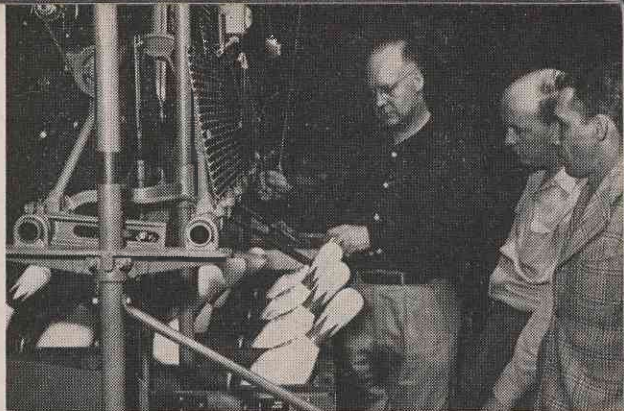

Left: An interior view of the Brevard Bowling Center, a good contender for the title of the busiest six-lane bowling establishment in North Carolina. The Center is the home of the Ecusta Bowling Leagues, where each week approximately 250 Ecusta bowling enthusiasts try their skill at toppling the maple wood pins. All six alleys may be seen with the pins standing as set by the new semi-automatic electric pin spotters. The new spotters were installed during the Christmas holidays by Mr. T. T. Loftis, owner. Gutter Gus, along with his many bowling friends here at Ecusta, would like to express his appreciation for the fine spirit of cooperation shown by Mr. Loftis in helping to promote bowling both here at Ecusta and in Transylvania County.

Right: (top photo) Mr. T. T. Loftis (at left), owner of the Brevard Bowling Center, shows Dan Wallen (center) of the Paper Division Research Bowling Team and Athletic Supervisor Fritz Merrell just how easily and quickly the pin-spotter is loaded and how the switch is pulled which lowers the pins into position on the alley; (center photo) The pins are lowered into position; (lower photo) the pins have been spotted and released by the machine which is ascending to its position above the pins, now in position for bowling. The Center's new Brunswick Semi-Automatic Pin-Spotters are a great asset to bowling as they provide a truer spotting of the pins and speed up the game by cutting down on the time involved in setting the pins.