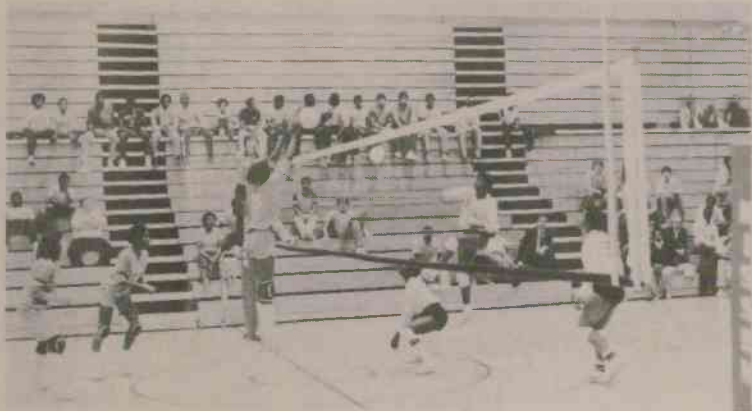

Clip And Save

Chowan College 1986 Volleyball Schedule

The Lady Braves face the challenge of playing 40 matches against junior and senior colleges in North Carolina, South Carolina, Maryland and Virginia. Their goal is to better last year's 39 - 11 record, Region X Championship and 13th place finish in the NJCAA National Volleyball Tournament.

Date	Opponent	Place	Time	Match
Sept.				
12	Ferrum College Opponent	F.C.	6:00 PM	TRI
13	Longwood College Opponent	L.C.	2:00 PM	TRI
16	Mary Washington College Meredith College	Home	6:30 PM	TRI
20	Mary Washington College Invitational Tournament	MWC	12:00 PM	---
22	Mount Olive College Wingate College	MOC	6:30 PM	TRI
** 26	Charles County Community College* Anderson College	Home	6:30 PM	TRI
** 27	Charles County Community College* Spartanburg Methodist College	Home	9:00 PM	TRI
Oct.				
1	Christopher Newport College North Carolina Wesleyan College	CNC	6:00 PM	TRI
8	Methodist College Greensboro College	MC	7:00 PM	TRI
11	Cantonsville Community College Invitational Tournament	CCC	9:00 AM	---
15	St. Augustine College Mount Olive College	Home	6:30 PM	TRI
** 17	Cantonsville Community College North Greenville College	#Home	6:30 PM	TRI
** 18	Cantonsville Community College North Greenville College	#Home	9:00 AM	TRI
20	Meredith College Methodist College	Meredith College	6:30 PM	TRI
23	Hampton University Norfolk State University	HU	6:30 PM	TRI
Nov.				
3	Longwood College Norfolk State University	Home	6:30 PM	TRI
1	Invitational Tournament	TBA	TBA	TBA
7,8	NJCAA Region X Tournament	TBA	TBA	TBA
23 - 29	National Volleyball Tournament	TBA	TBA	TBA