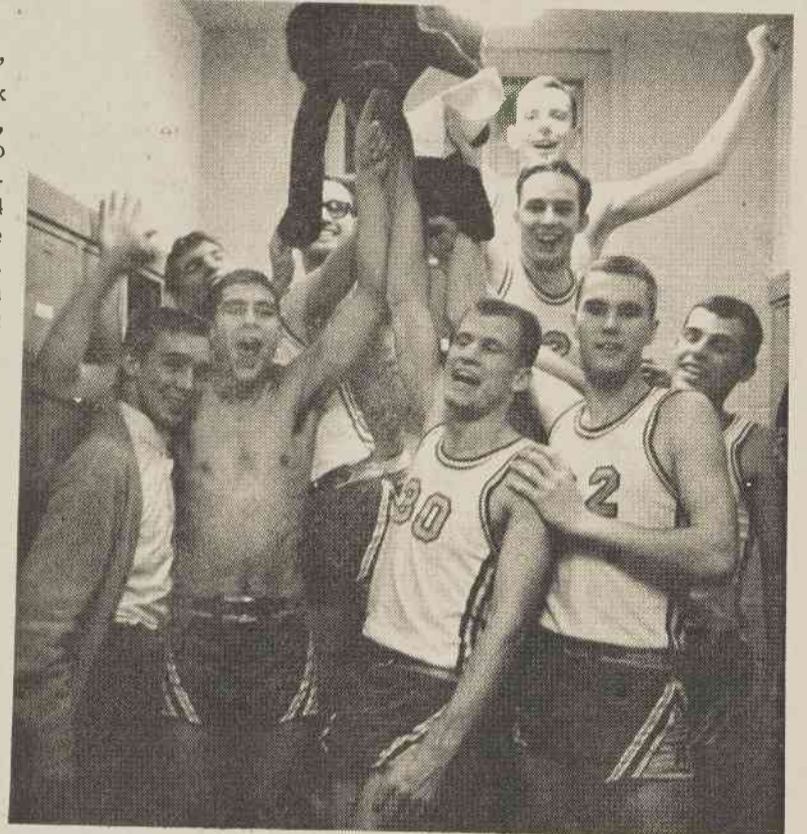

George Watson (32) goes up for a jump shot in Thursday night's game against Charleston.

# Bishops Nipped By Maroons

A well-balanced North Carolina Wesleyan scoring attack fell three points short of victory as the visiting Maroons from Charleston, South Carolina, became the victors and boosted their conference record to 5-4. Wesleyan is now 2-8 in conference play and seemingly, will have to flip for 5th and 6th place with St. Andrews College for tournament berths.

that he got 17 rebounds. Supporting Nelson and Watson with a scoring punch was Don Hines with 14 and guard Mike Pratt with 13. The ironic individual bright spot that rounded out the Wesleyan attack was Dave Bardin's six points which included for the watch charm a tip-in.

The Bishops played just five

George Watson, the Bishops' lanky 6 foot 4 inch center, took some time to start his offensive, but when he did, there was no chance of stopping him. Watson ended up the night with 24 points. Strong assistance came from the other four starters. Lloyd Nelson was second with 19 points, but it should be noted