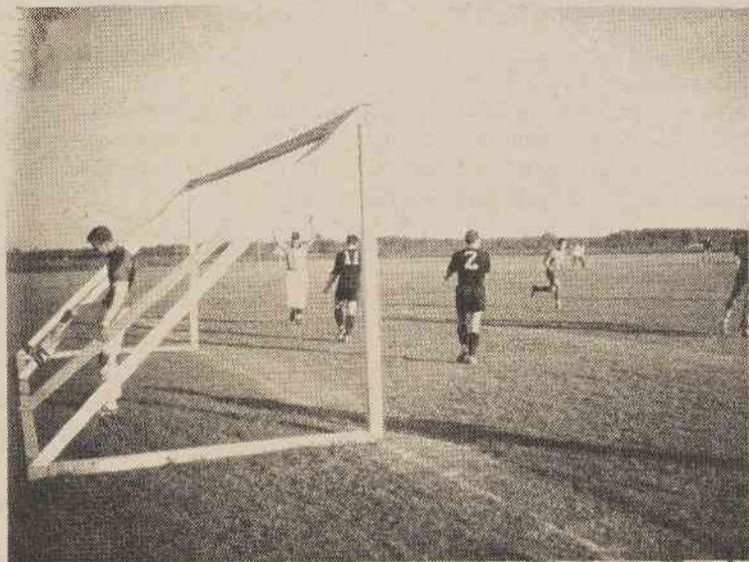

Attain their "goals" (Photo by Boothe)

The "NEW" Peppermint Club

- COMPLETELY REMODELED
- SEATING CAPACITY OF 200
- PRIVATE MEMBERSHIP
- FEATURING STUDENT AND PROFESSIONAL TALENT
- 10 Min. From Campus
- Serving Pizzas And Submarines With FREE Delivery To Campus

GRAND OPENING NOV. 19 & 20

Featuring "The Kays" and the "Bluenotes"

HOURS: 2:00 PM — 12:00 PM

DANCES: Wed., Fri., Bar 8:00 — 12:00 PM

Apply Now For Membership (.25c)

3000 S. CHURCH ST. EXT. Rocky Mount, N. C.
Phone GI2-9833

M-m-m-m, Movies
Tonight Henry?

Sure, if My
Roommate Has
Some Money