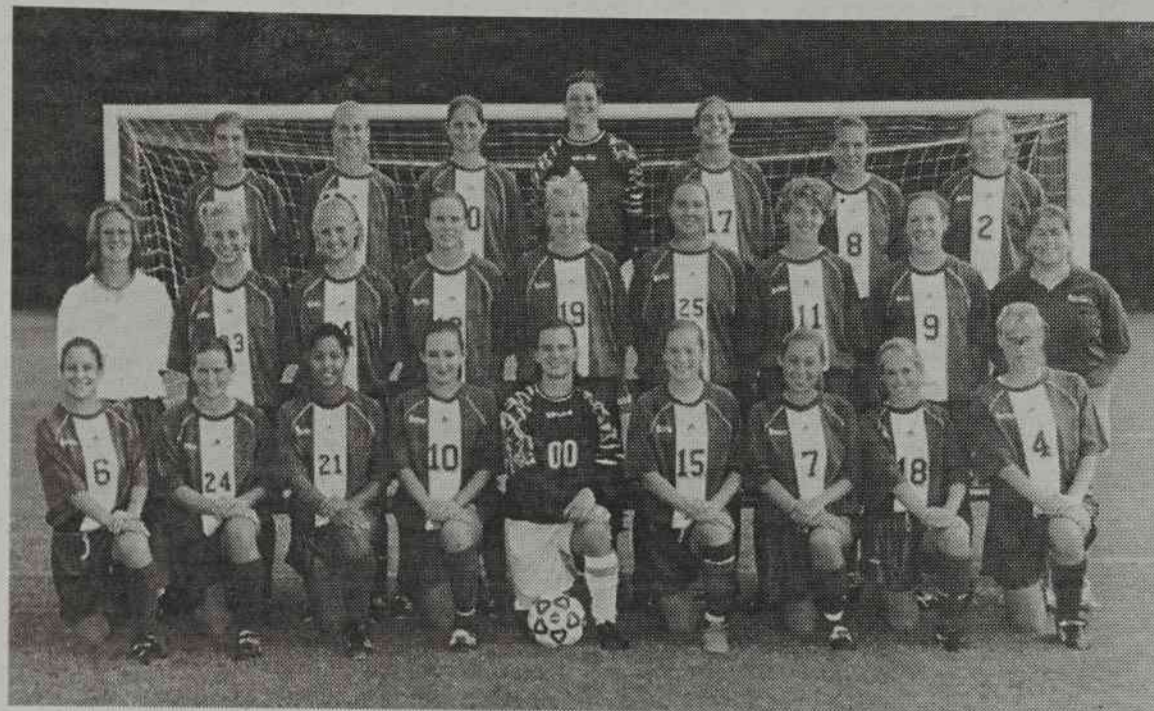

The Decree

"Wesleyan's Student Voice Since 1984"

FRIDAY, NOVEMBER 19, 1999

Women's soccer team comes close

NCWC falls in NCAA quarter-finals to Macalester College in overtime

By MONIQUE GILL
Staff Writer

Bishops' squad in the 1999 campaign.

The team obtained the NCAA berth after finishing the season with a 14-1-4 record and the Dixie Conference Championship — the fourth year in a row they won the conference title — by defeating previously unbeaten Christopher Newport, 2-1, on Tuesday, Nov. 2.

"CNN came out fired up and really dictated the pace of play during the first half," said first-year coach Kelly Walters. "We knew that we had to find our composure and really put together in the second half to preserve our unbeaten conference record."

WOMEN'S SOCCER TEAM — Members of the Lady Bishops soccer team are (top row, from left): Jill Fulton, Aija Patokoski, Betsy Jones, Jen Foreman, Jamie Funk, Alexa Kapetanakis, Alison Kirch. Middle row: Coach Kelly Walters, Brandy Rivers, Michelle Ennis, Katie Hodge, Stephanie Mular, Kristi Dadura, Shannon Becker, Caitlin Sanderson, Emily Glass. Bottom row: Michelle Desmarets, Tiffany Mareka, Camil Valazquez, Meredith Bawden, Rachel Whicker, Shannon St. George, Tina Bryant, Khara Landon, and Kristi McGuire.