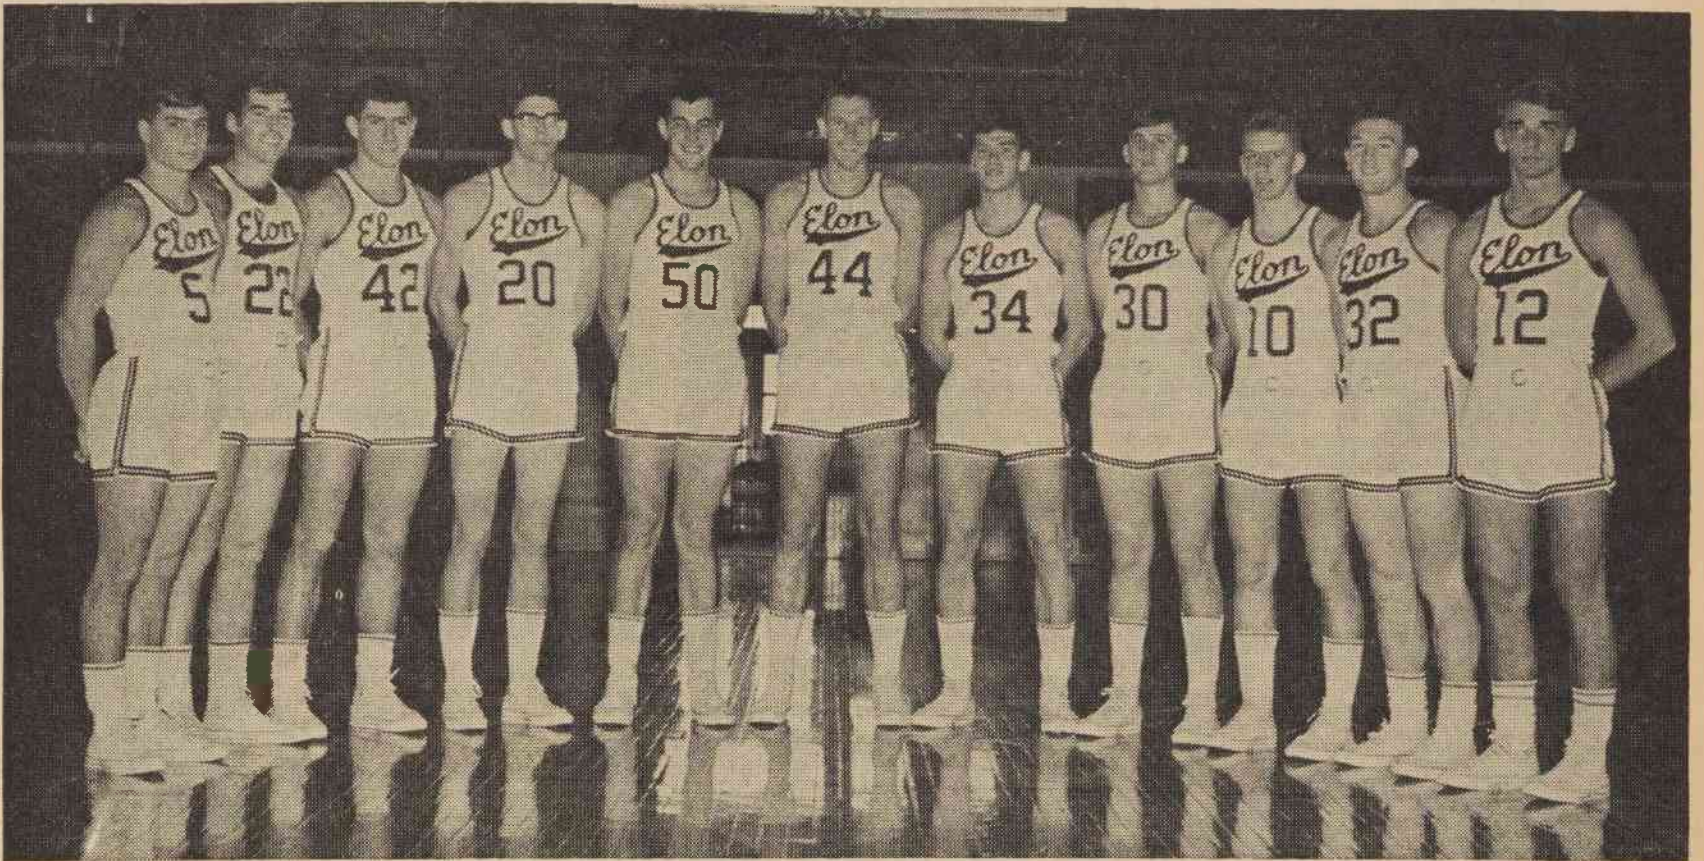

Elon Cage Squad Will Carry Christian Title Hopes Into Loop Tourney

The Elon College basketball squad, which will carry the Christian title hopes into the annual Carolinas Conference tournament at Lexington during the first weekend in March, is pictured above. The Christians were assured by the past weekend of a spot among the eight teams in the tournament, although they had little if any chance for a seeded spot among the top four teams. The players pictured above (left to right) are Jimmy Freisinger, Bob Williams, Tommy Davis, Steve Caddell, Henry Goedeck, Bill Bowes, Rick Hare, Mike Hailey, Danny Joe Pendry (who dropped from the roster before the season started) and Noble Marshall. Not present when the picture was made was Charlie Van Lear, who rejoined the Christian squad after the season had started.

The Indian win, which came after two earlier losses to the Elon cagers this season, saw the Catawba cagers with some of the best team play of the year. Playing without Dwight Durante, who had always taken more than half the Indian shots at the basket, the Indians got their whole team into the act in this Salisbury battle and put three starters in double digits.

The game opened as a deliberate affair, with both Elon and Catawba playing for good shots, and the entire first half was a nip-and-tuck battle in which the lead changed hands fourteen times before the homestanding Indians slipped ahead by a 31 to 29 margin at the half-time.

The Indians moved out quickly in to count 10 points for the night. The second half on six straight points and upped the margin to as much as 13 points with three minutes left in the game, but Elon's Noble Marshall sparked a closing drive that cut the lead sharply in the final moments.