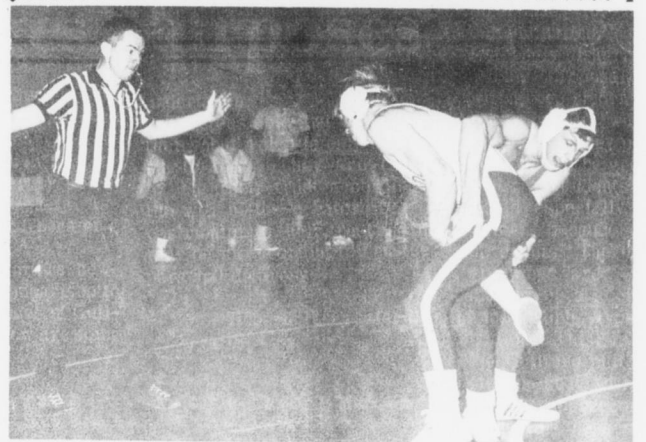

February 17

Guilford	95	High Point	65
Pfeiffer	88	UNC-Charlotte	72

February 18

Elon	76	N.C. A&T	74 (2 OT's)
Newberry	89	Wofford	87
Catawba	106	ACC	82

CC STANDINGS

(through games of Wed, Feb. 18)

	CC	Overall	PF	PA
Guilford	14-0	23-2	2298	1873
Elon	10-5	18-6	1871	1700
Lenoir Rhyne	9-5	18-6	1846	1734
Newberry	7-4	20-6	2128	1956
Catawba	8-6	10-15	1842	1922
ACC	4-8	7-18	2241	2527
High Point	3-11	12-16	2328	2346
Pfeiffer	3-12	7-19	1842	2049
Presbyterian	2-9	10-14	1687	1715

Guilford's Fred Blevins battles VMI opponent during recent meet. VMI ended Quaker's unbeaten string at eight.

Food... Friends... Fun

things go better with Coke

TOM BOONE
Formal Wear Rentals

112 W. Sycamore Phone 273-6612