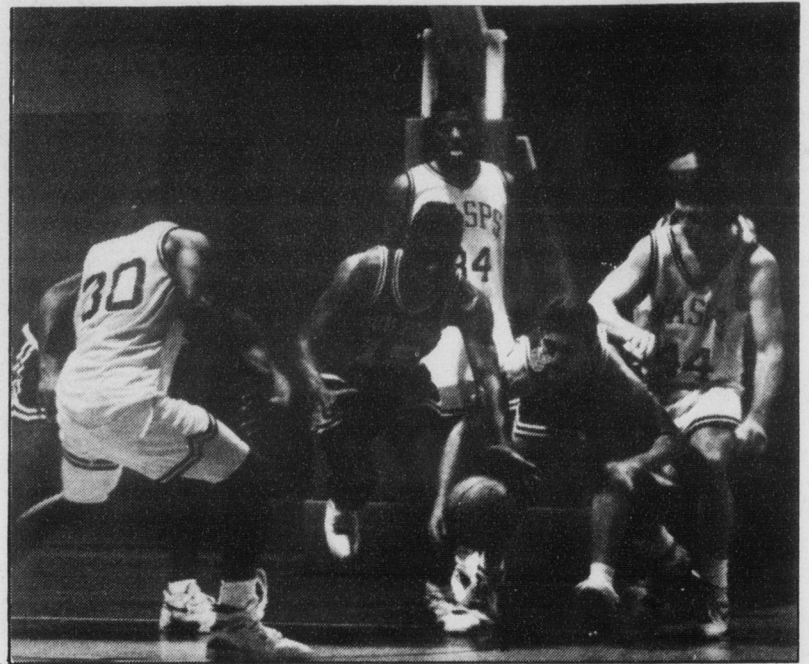

Moments 90-91

G

ayle Currie was selected as an inductee into the NAIA Hall of Fame for coaching (top left) / Junior transfer Carl Peterson sparked the women's tennis team to an 18-1 regular season match record (above /photo by Joan Malloch) / Mike Wright and Brad McCorkle scramble for the loose ball (top right /photo by Charles Almy) / Shane Handy dislocates his shoulder sliding into third base (below /photo by Joan Malloch) / Jen Harrison, who had 13 scores in one week this season, fires a shot at the goal (right /photo by Charles Almy) / Seniors Lori Helton,

Heldi Meroth, Tara Wilson, and Beth Gattuso finished out their college basketball careers this season (bottom left /photo by Charles Almy) / Dave Brown provided a bulk of the men's lacrosse team's scoring, tallying 30 goals in a period of just eight matches (bottom middle) / Steve Foulks clubbed eight RBIs versus Lynchburg and flirted with a .700 slugging percentage this spring (bottom right) Other photos courtesy SID.