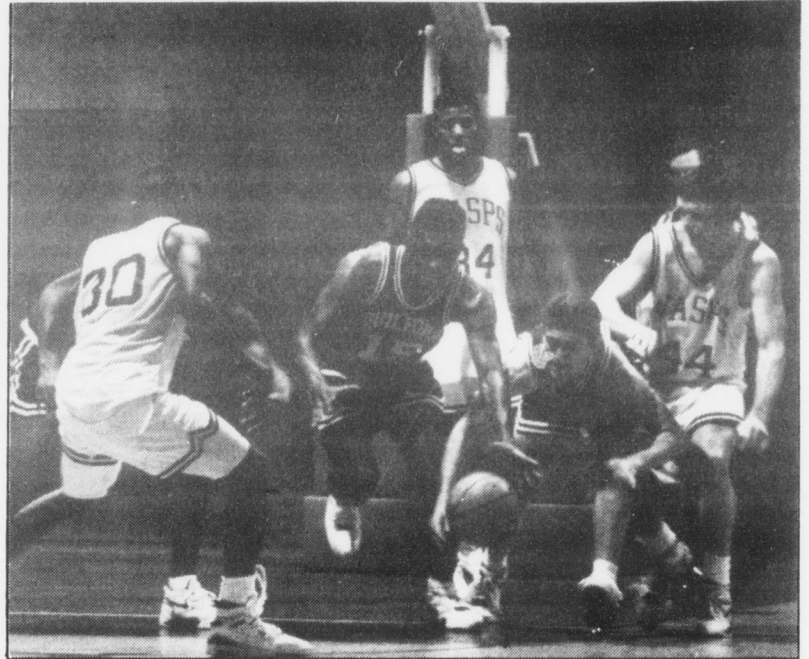

Moments 90-91

G

ayle Currie was selected as an inductee into the NAIA Hall of Fame for coaching (top left) / Junior transfer Cari Peterson sparked the women's tennis team to an 18-1 regular season match record (above /photo by Joan Malloch) / Mike Wright and Brad McCorkle scramble for the loose ball (top right /photo by Charles Almy) / Shane Handy dislocates his shoulder sliding into third base (below /photo by Joan Malloch) / Jen Harrison, who had 13 scores in one week this season, fires a shot at the goal (right /photo by Charles Almy) / Seniors Lori Helton,

Heidi Meroth, Tara Wilson, and Beth Gattuso finished out their college basketball careers this season (bottom left /photo by Charles Almy) / Dave Brown provided a bulk of the men's lacrosse team's scoring, tallying 30 goals in a period of just eight matches (bottom middle) / Steve Foulks clubbed eight RBIs versus Lynchburg and flirted with a .700 slugging percentage this spring (bottom right) Other photos courtesy SID.