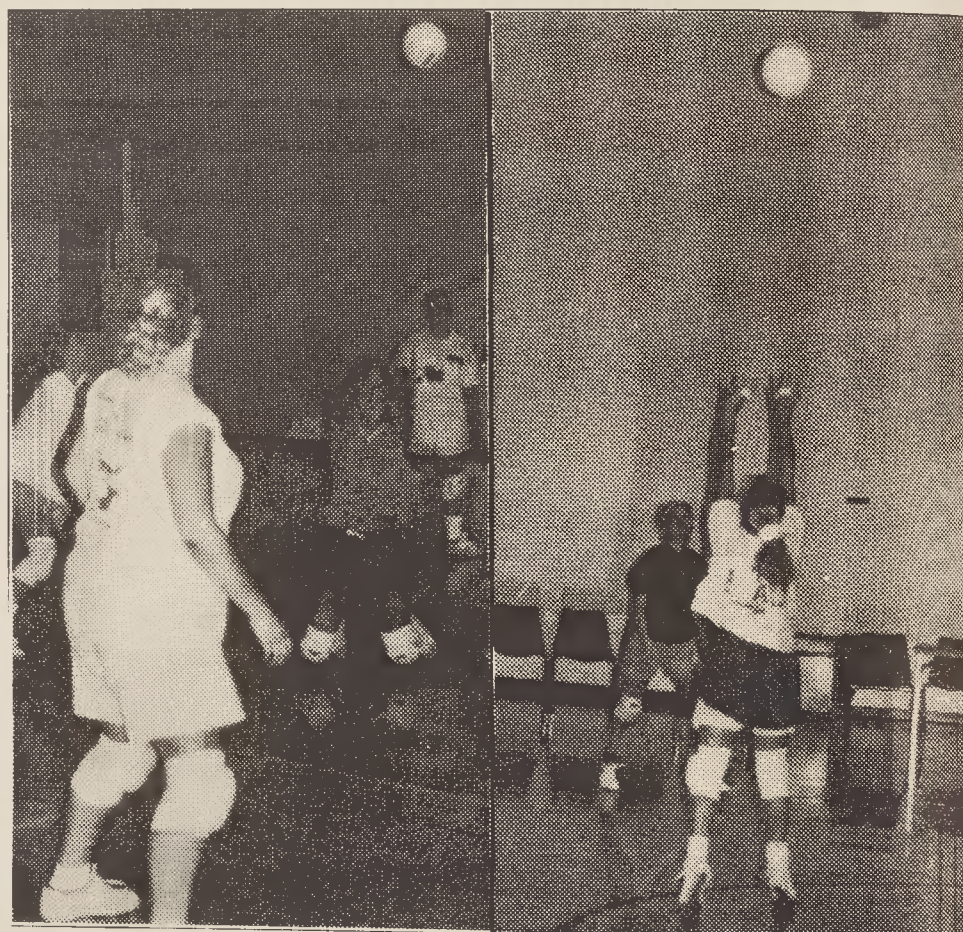

Salem Athletics Start the Year Right

'E' Team Brings Home the Ribbons

by Melissa Murray
The Salemite

The Equestrian team is off to a running start this semester. The first show of the season was held at Ceder Hollow Farm on Saturday, September 29th. The places are as follows:

- Joan Pearce: 1st, 3rd, 3rd, (Reserve Champion)
- Meiissa Murray: 3rd, 5th
- Anne Harvey: 3rd, 5th
- Jennifer Aber: 4th
- Valerie Wickersham: 1st
- Holly Hudnor: 2nd, 5th
- Coleen MacDonald: 5th

Everyone who rode came back to campus with a ribbon! This semester the Equestrian team is filled with talented riders whether they are veterans or beginners with lots of potential. The semester is shaping up to be a very exciting one. If you would like to share in the excitement, please feel free to join us at our next show on October 27.

Team jackets are here!!! Please come and pick yours up from Melissa in 204 South before Fall Break. After that time they will not be available until next semester.

Tennis Team Begins Swinging

by Jennifer King
The Salemite

The Salem College Tennis Team spent a weekend in Raleigh at the Meredith College Tennis Tournament. The team did very well, especially considering that many of their competitors were on athletic scholarships.

Representing Salem was Jennifer Pratt, Gretchen Nachtigal, Hope Lamm, Jennifer King, Angela Aaron, Margaret Lamm, and Lisa Findlay. Jennifer Pratt and Gretchen Nachtigal made it to the

semifinal rounds, Jennifer King lost in the finals, and Hope and Margaret Lamm made it to the semifinals in doubles. The team had a lot of fun hanging out in Raleigh with Coach McEwen.

Editors' Note: Jennifer King won the Wake Forest Intramurals - Single Women's Tennis on October 8.