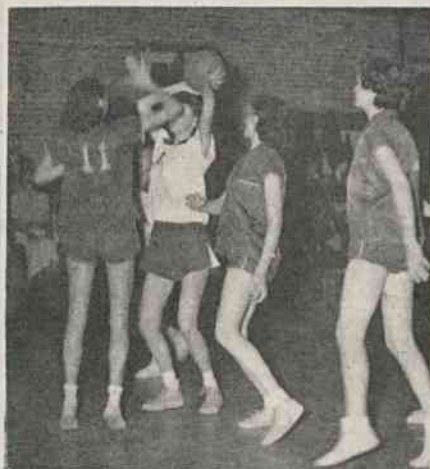

WINNING STREAK INSPIRES GIRLS ONWARD

After defeating the Red Oak sextet, the Bailey girls went on to win nine consecutive games. This winning streak included both in and out-of-county teams. Some of the out-of-county teams were Rock Ridge, Gardners, and Black Creek.

Leading the girls in scoring for the year was Anna Leighn Johnson with 355 points. This was 16 point per game average. Joyce Williams was runner-up scorer with 193 points.

WATCH YOUR GUARDING

JEAN PACE CAPTAINS BAILEY GIRLS

Jean Pace, captain, and Lois Jean Medlin, co-captain, led the Bailey girls to a 5-6-2 record in Nash county play this year. The team thought that these girls held their positions well and were proud of their leadership. This was Jean's third and last year of ball because she graduates come spring. Only a junior, Lois Jean also has played three years and will see her fourth year as a senior.

JEAN F. ATTEMPTS PASS

BAILEY PROVIDES NASH TOURNAMENT THRILLER

Red Oak girls team, top-seated team in Nash County, lost to the Bailey sextet by a tight score of 26-23 in the first round of tournament play. By this victory the Bailey girls advanced to lose to the Nashville girls by the very narrow margin of 32-30.