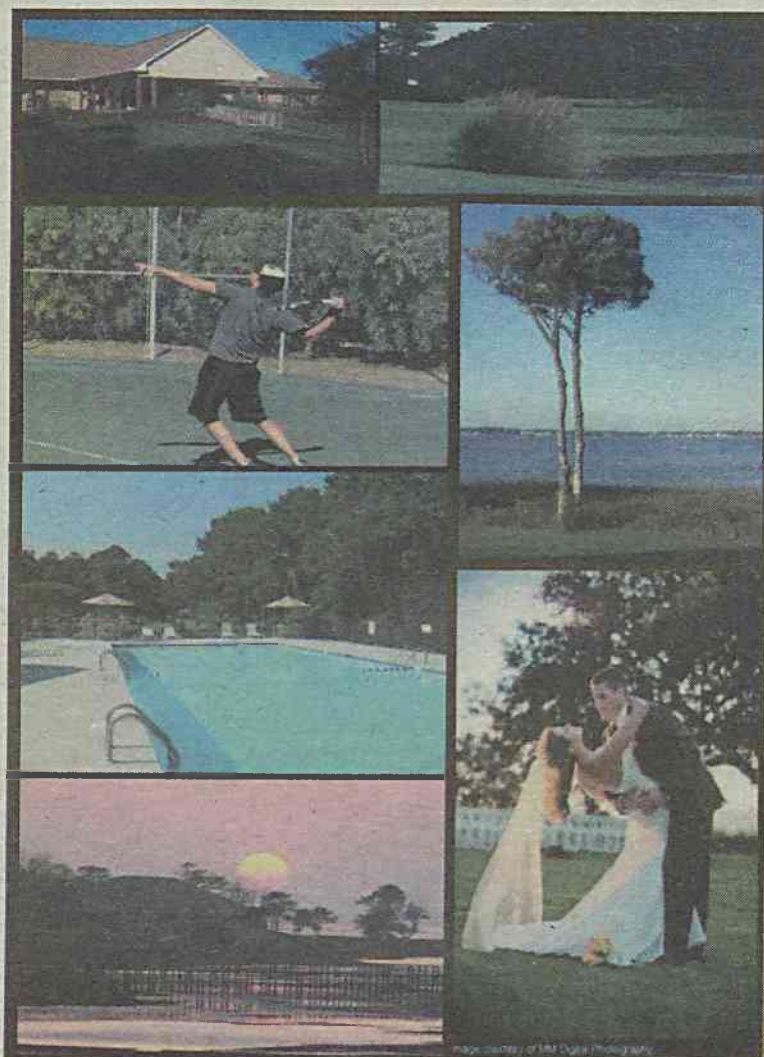

Crystal Coast Country Club

We offer an 18 hole championship golf course, 4 Har-tru® lighted tennis courts, swimming pool, and clubhouse with dining and banquet facilities. With magnificent views of the Bogue Sound, we're also the ideal location for rehearsal dinners, after parties, wedding ceremonies, receptions and reunions.

ATTENTION VACATION RENTAL PROPERTY OWNERS - When you join The Country Club of the Crystal Coast, guests staying in your rental unit will receive member pricing for golf, carts, tennis, swimming and open dining— Adding value to your membership...

Give us a call today for more information!

2012 Membership Drive

NO INITIATION FEES on Full and Sport Memberships (Limited Time Offer)

	Annual Dues	Age
• Full Resident Golf Member	$2,000	36+
• Full Non-Resident Golf Member	$1,500	36+
• Full Junior Golf Member	$1000	22 to 35
• Full 9 Hole Golf Member	$1000	70+
• Student Membership	$600	14 to 21
• Sport Membership	$600	22+
• Dining Membership	$360	21+

Debt reduction fund and capital improvement fund are billed monthly. Annual food & beverage minimum $360 must be spent in one year. Cart fee required to play golf before 4pm in season...Call and ask for details.

The Country Club of the Crystal Coast • 152 Oakleaf Drive • Pine Knoll Shores, NC 28512
252.726.1034 (ext. 11 or 12) • www.crystalcoastcc.com