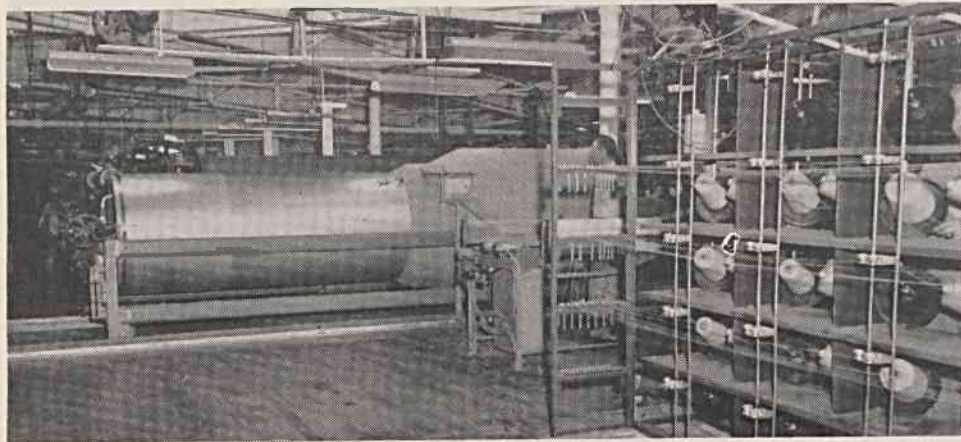

LEFT, huge 15-foot reel wraps yarn uniformly. When full, the reel can be moved on track to the nearby beamer.

Letters From Servicemen

Dear Editor:

I have been here at Sampson Air Force Base for about three months. Today I am being shipped to Cheyenne, Wyoming. I have enjoyed the MILL WHISTLE very much and wish it to be continued on my next base.

A/3C George W. Moore
A. F. 13 486 166
3450 TG, Francis E. Warren A.F.B.
Cheyenne, Wyoming

DID YOU KNOW?

A newborn opossum is smaller than a honeybee.

The Government Printing office has a book containing descriptions of 3,658 inventions available to anyone who sends $1 to the Government Printing Office, Washington 25, D. C.

Deliberately set incendiary blazes account for about one-third of the nation's forest fires, and one out of every 20 business failures is caused by fire.

CARD OF THANKS

I wish to thank my friends at Fieldcrest Mills and others for the cards, flowers and other kindnesses shown me during my illness.

W. H. SYKES,
Synthetic Fabrics Mill