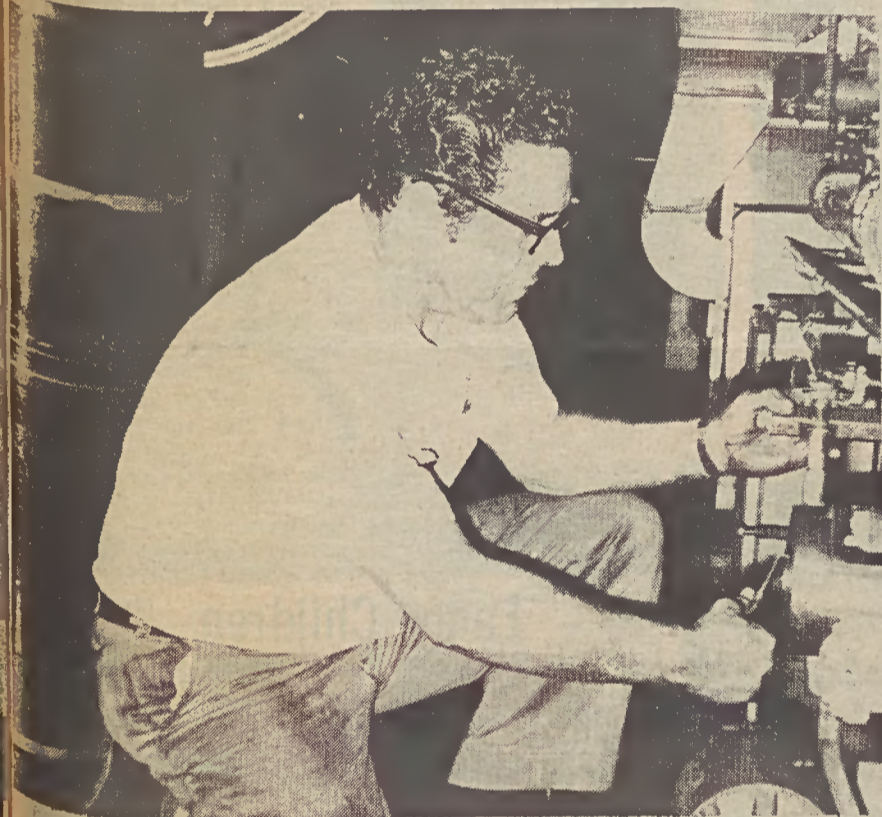

MARTHA C. ADAMS, winder tender

ELMER SEXTON, card tender

ROBERT GREENE, comber fixer

MARY COXTON, utility hand

RUBY SIMPSON, spinner

FRANK T. SMITH, crew leader