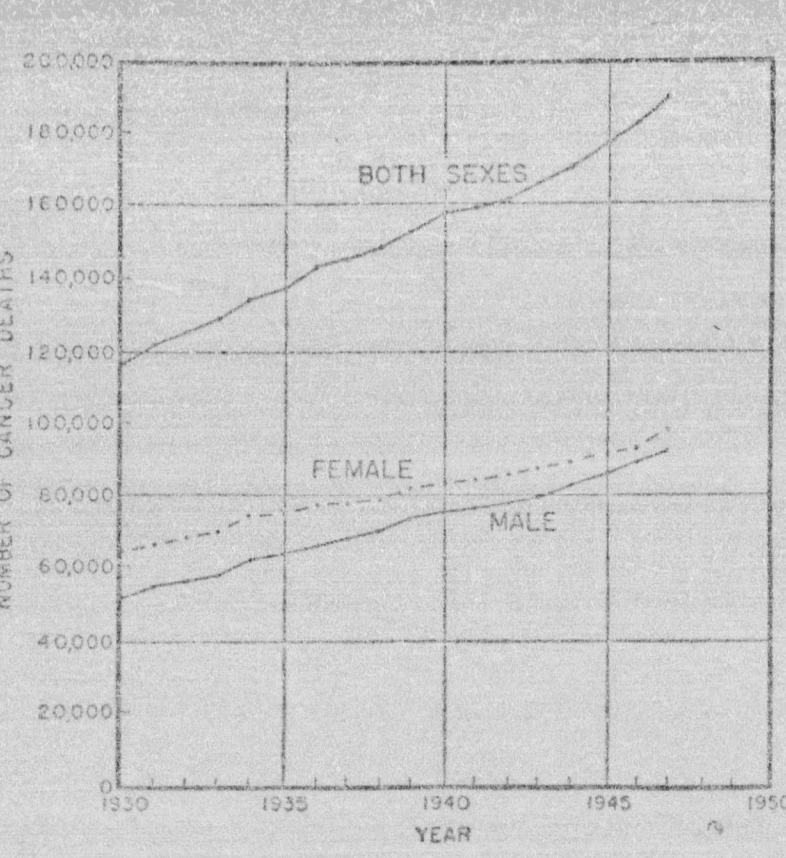

CANCER DEATHS BY SEX United States, 1930-1947

The annual cancer death toll in the United States has increased from 117,850 persons in 1930 to 189,811 in 1947.

...and also... The local NAACP... Mr. J. K. Harris...