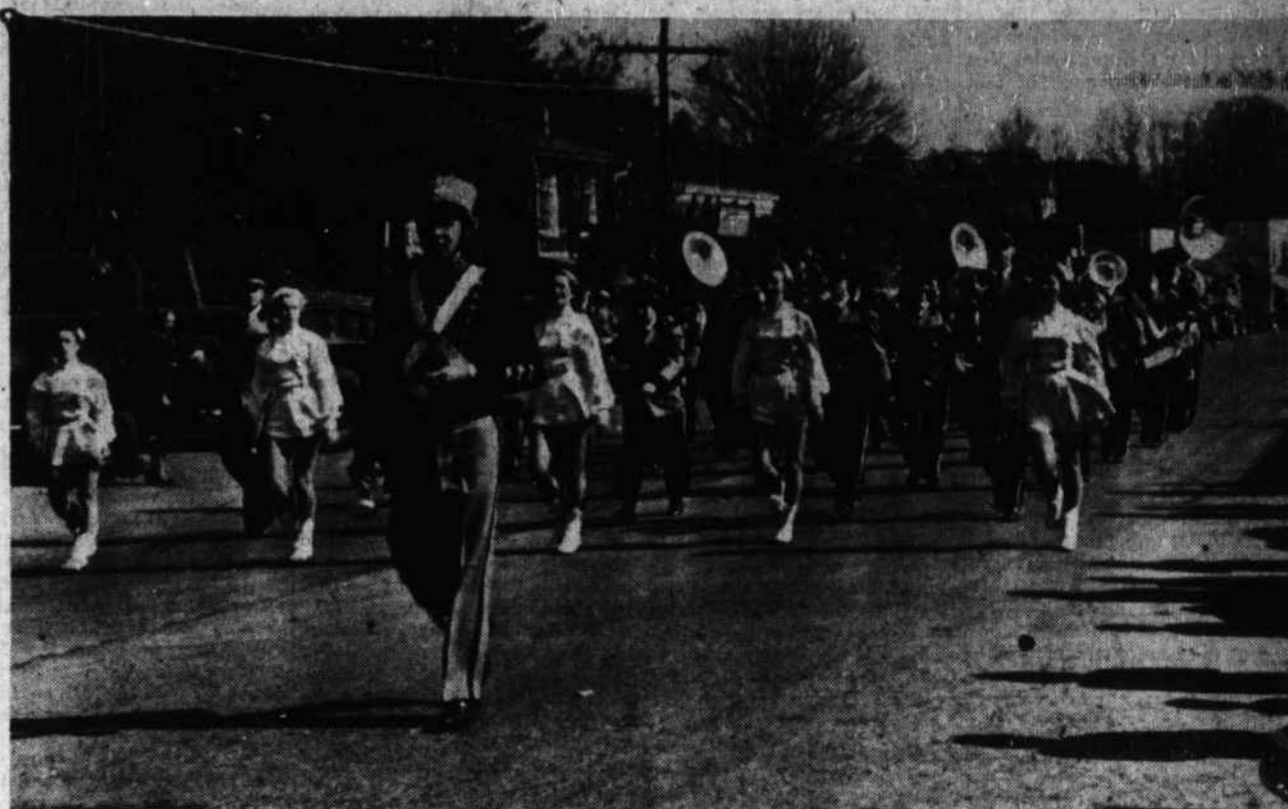

Band Formations, Comely Co-Eds In Homecoming Parade

APPALACHIAN HIGH SCHOOL BAND

APPALACHIAN STATE TEACHERS COLLEGE BANDS

HICKORY HIGH SCHOOL BAND

WILKES CENTRAL HIGH SCHOOL BAND

VALDESE HIGH SCHOOL BAND

HOME ECONOMICS CLUB FLOAT (left to right)—Pat Finger, Martha Krump, Eleanor Johnson, Annie Rae Martin (in bowl), Iris Miller, and Joan Waters.—(Staff photos by Joe Mindr.)