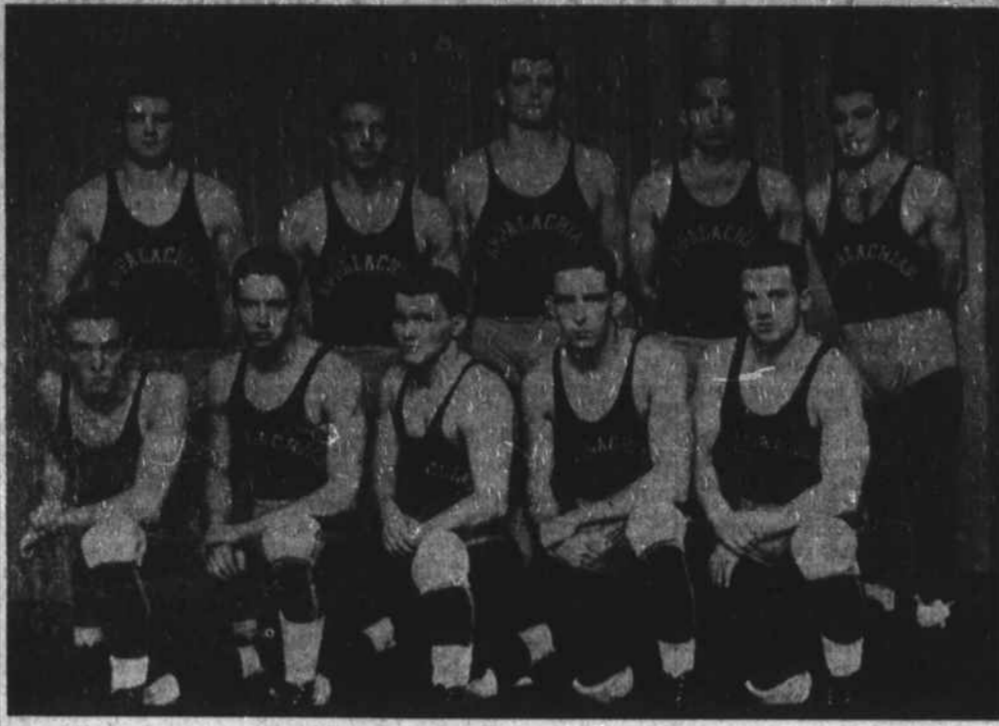

UNBEATEN WRESTLERS.—Appalachian State Teachers College wrestlers, under the coaching of Joe Edmisten, have an 8-0 record. They have beaten VMI, Birmingham Southern, University of North Carolina, Emory University, Knoxville "Y," Maryville College, Millersville (Pa.), and High Point. Two more matches, both of them to be wrestled here, remain on their schedule—N. C. State on Friday (Feb. 12), and Lock Haven (Pa.) on February 27. Left to right, front row, they are, Tom Overby, Bill Cooke, Ken Shelton, Dwight Witty, Mike Lassiter; back row, Bill Harvey, Gale Speaks, Joe Bailey, Paul Brittan, Don Cox.—Photo Flowers Photo Shop.

AHS Drops 2 Mountaineers Take L.R. Out Of First Position

By BILL FARTHING

After resting through an open date Tuesday, February 3, the Blue Devils and Devillets proved quite unsuccessful in their attack on North Surry Friday. The Devils were swamped under by the Surry boys 71-54, while the Blue Devillets took a blistering 58-40 defeat by the Surry girls.

The District Seven basketball game was played in North Surry's new modern gymnasium.

The Surry boys were keyed by forward Larry Atkins, with a total of 18 points. James Dunbar followed Atkins with 17 points. With 13 points each were Bill Bowman and Larry Wood. Mike Midkiff tallied six points, Ken Amburn three, and Robert Atkins 1 point. James Wood played for North but was held scoreless.

Norhan of the Surry girls led the way for North by scoring 31 points in the victory against the Devillets. Hicks followed Norman with 20 points, and Moore rounded the Surry scoring out with seven points. Guards were Greene, Gentry, and Moore.

Dianna Watkins led the Devillette attack with 23 points. Rachel Rivers followed with 17, to round out the App scoring for the night. Mary Hayes, Carolyn Coffey, and Linda Mast were held scoreless. Guards were Mary Fletcher, Judy Greene, Geraldine Wilcox, and Jeanette Lyons.

103 lb. class—Ray Critcher (A) pinned Tucker (SW) 1:22 first period.

112 lb.—Austin Moretz (A) dec. Eddie Carter, 8-0.

120 lb.—Carl Smith (A) pinned Robert Smith :22, second period.

127 lb.—Jackie Boyer (SW) dec. Bill Cook, 4-3.

133 lb.—Southwest forfeited to Wendal Hampton.

138 lb.—Southwest forfeited to Doug Carson.

145 lb.—Blake Hampton (A) dec. Taylor, 5-0.

154 lb.—Tom Cook (A) pinned Don Bowman :40, third period.

165 lb.—John Buchanan (A) dec. Craver, 2-0.

175 lb.—Thomas Davis (SW) pinned B. J. Hodges, 1:10, second period.

Heavyweight—Dean Wilson (A) pinned Bud Hauser :44, second period.

103 lb. class—Ray Critcher (A) pinned Tucker (SW) 1:22 first period.

112 lb.—Austin Moretz (A) pinned Kenny Holtshouser (M), :58, 2nd period.

120 lb. class—Carl Smith (A) pinned Dennis Nantz (M), 1:30, 1st period.

127 lb. class—Bill Cook (A) dec. Steve Bently (M), 13-3.

133 lb. class—Ford King (A) dec. Neal Linker (M), 2-0.

138 lb. class—Doug Carson (A) dec. Allen Robertson (M), 3-1.

145 lb. class—Steve Mack (M) dec. Blake Hampton (A), 3-1.