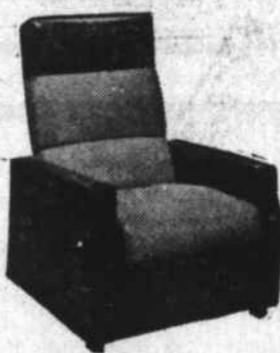

King-Size
RECLINING CHAIR

A big soft recliner covered in strong reinforced fabric with vinyl headrest. TV viewing hinge lets you stretch out and watch TV with no eye strain.

\$28.88

TOOLS
the practical gift!

\$9.99

Combination
Storm-Screen
DOORS
\$19.99

5 Piece
DINETTE

A dinette that tops them all—your choice—chrome or bronze five piece set! Non-mar vinyl top, full padded chair seats and back rests. Non-slip vinyl tips on table and chair legs. Brighten your home with this terrific value!