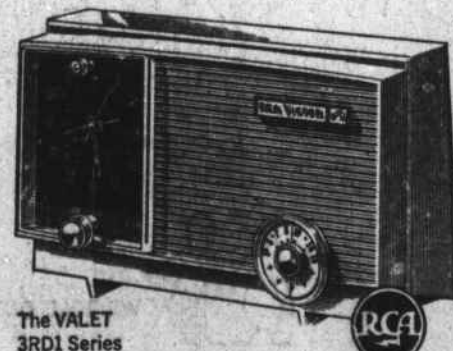

The VALET 3RD1 Series

Prices start $21.95

RCA VICTOR—Most Trusted Name in Electronics—Brings You Something for Every Room in the Home.