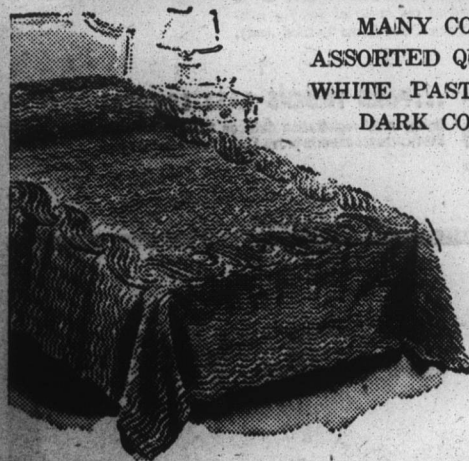

Size 24 x 36 LOOP RUGS **\$1.20**

SPECIAL PURCHASE SALE SEERSUCKER BEDSPREADS

Light airy spreads in non-iron Seersucker! Many lovely solid colors, splashed with a frilly white ruffle and trim. **\$4.47**
GOOD \$6.95 VALUES!

SPECIAL PURCHASE SALE!

NEW SHIPMENT OF IMPORTED HAND-MADE

Linens
A very wide assortment. Worth \$1.50. You will want to see these. **\$1.00**

SALE... 500 Yards White
ORGANDY, yard 39c

SPECIAL PURCHASE SALE! CHENILLE BED SPREADS

MANY COLORS. ASSORTED QUALITIES. WHITE PASTELS AND DARK COLORS.

Beautiful Spreads—Slightly Irregular.

A **\$6.95**

Seller!

A GOOD \$6.95 VALUE **\$4.44**

Belk-Tyler's OF EDENTON

SALE—100% Wool

Blankets