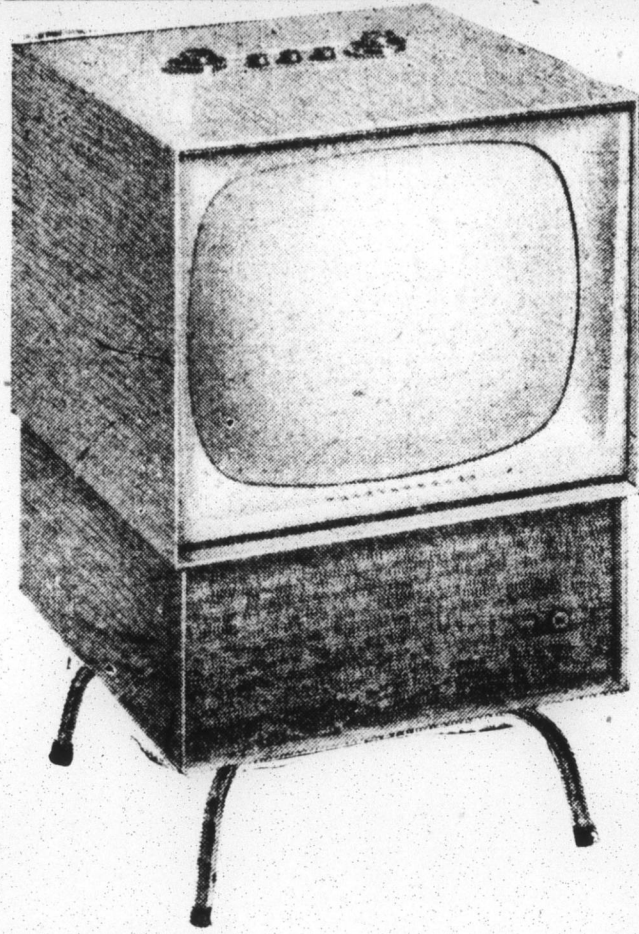

THE CAPISTRANO, 21" Console, (965K21) Entirely new features—inside and out—for more dependable performance, exciting new beauty. Brightest, sharpest Aluminized picture... Tip-Top Comfort Tuning for easier tuning... sleek, crisp contemporary styling to fit in and flutter any room setting. Mahogany or Lined Oak grained finish.

A WHOPPING BONUS BUY $229.95 TERMS & TRADES 90 DAY FREE SERVICE