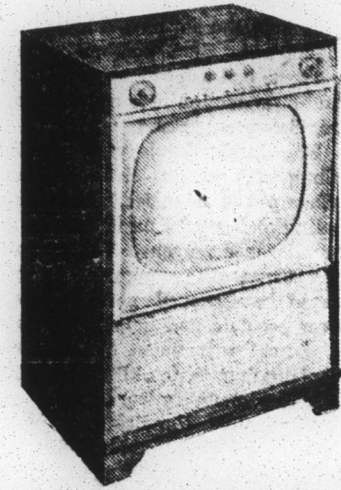

Worth More...Outside!
Tip-Top-Front-Tuning for easier-than-ever tuning! Slanted Screen and Filter Glass for better viewing! New Styling that complements any room decor!

Worth More...Inside!
All the most advanced features for best-by-eye pictures... most dependable performance in television!

21" TABLE MODEL
THE MARSEILLE, (934T21)
Years-ahead design... inside and out! Easier tuning, better viewing, finer sound. Top-quality, dependable performance... at a budget price! Mahogany and Lined Oak* Grained finish. *slightly higher

Only $219.95
EASY TERMS — BIG TRADES
90 Days FREE Service

New 1955 Westinghouse with Automatic Defrosting*

Full 8 Cu. Ft. Deluxe Model