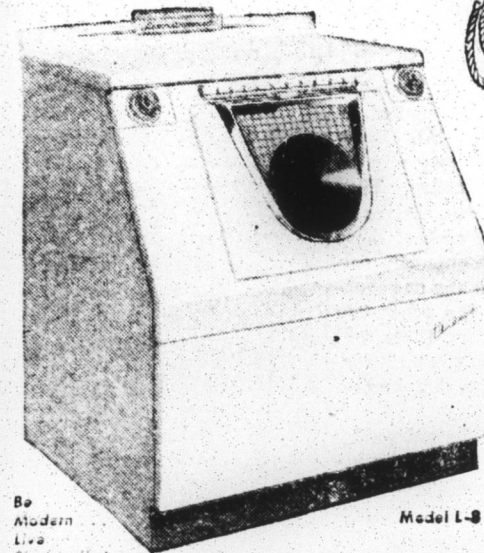

Old Agitator Roundup Month
This special offer good for **LIMITED TIME ONLY**

Regular Laundromat price **$319.95**
Less allowance for your old agitator washer **$60.00**
YOU PAY ONLY $259.95

Terms as low as $2.94 a week
• Washes cleaner • Saves water, soap
• Washes better • More features, compare

YOU CAN BE SURE... IF IT'S Westinghouse

This Deal Also Gives You Double Protection

1. WESTINGHOUSE Warranty 2. OUR Backing and Service

SAVE $80.00
on today's best electric range buy!