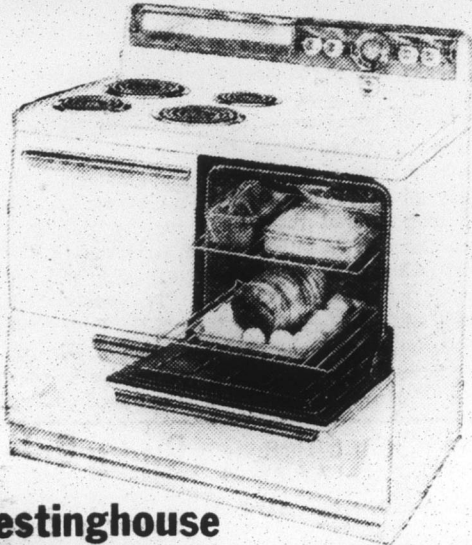

Westinghouse

Betty Furness signature special
LOOK at these deluxe features!

- Super Corox Unit—Gets Red Hot in 30 seconds.
- Miracle Sealed Oven—Bake in any rack position.
- Color-Blance Controls—Shows unit heat setting in use.

Other Models $199.95 up — **EASY TERMS**

EXCLUSIVE!
Silver Safeguard Circuit

WESTINGHOUSE TELEVISION