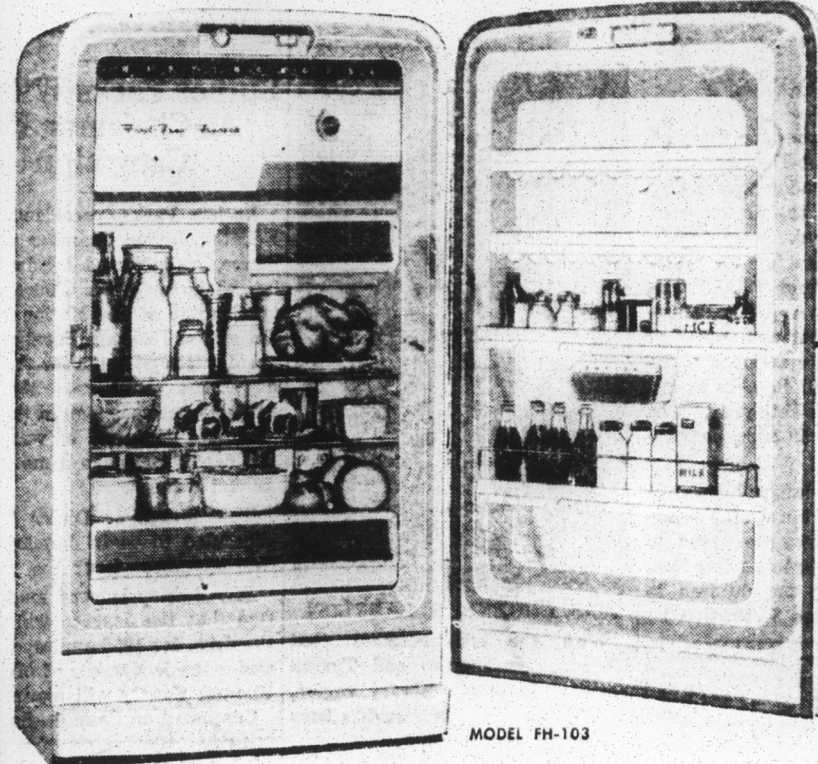

10.3 CU. FT
FROST-FREE
FULLY AUTOMATIC DEFROSTING REFRIGERATOR

only $398
A WEEK

after small down payment

- **NO** defrosting to do in the Freezer
- **NO** defrosting to do in the Refrigerator
- **NO** messy defrost water to empty!

- Giant 51-lb. Full-Width Freezer
- 18-lb. Meat Keeper*
- Adjustable Shelves
- 3/4-bu. Vegetable Humidrawer*
- Butter Keeper
- Bonus Egg and Bottle Shelves in Door

Will Trade up to $100.00 on This and Other Models

BYRUM

Hardware Company

"YOUR WESTINGHOUSE DEALER"

Phone 4 Edenton, North Carolina Phone 4

WORTH MORE
INSIDE AND OUT!
Westinghouse Television

NEW DESIGN! NEW FEATURES! NEW VALUE!

Worth More...Outside!
Tip-Top-Front-Tuning for easier-than-ever tuning! Slanted Screen and Filter Glass for better viewing! New Styling that complements any room decor!

Worth More...Inside!
All the most advanced features for best-by-eye pictures... most dependable performance in television!

21" TABLE MODEL
THE MARSEILLE, (934T21)
Years-ahead design... inside and out! Easier tuning, better viewing, finer sound. Top-quality, dependable performance... at a budget price! Mahogany and Lined Oak* Grained finish. *slightly higher

Only $219.95
EASY TERMS — BIG TRADES
90 Days FREE Service

New 1955 Westinghouse with Automatic Defrosting*

Full 8 Cu. Ft. Deluxe Model

Full Width Freezer
•
1 1/2 Bu. Humi-Drawer

AT A NEW LOW PRICE! Only $245 A Week
after small down payment
Regular Price $239.95... **NOW $199.95**