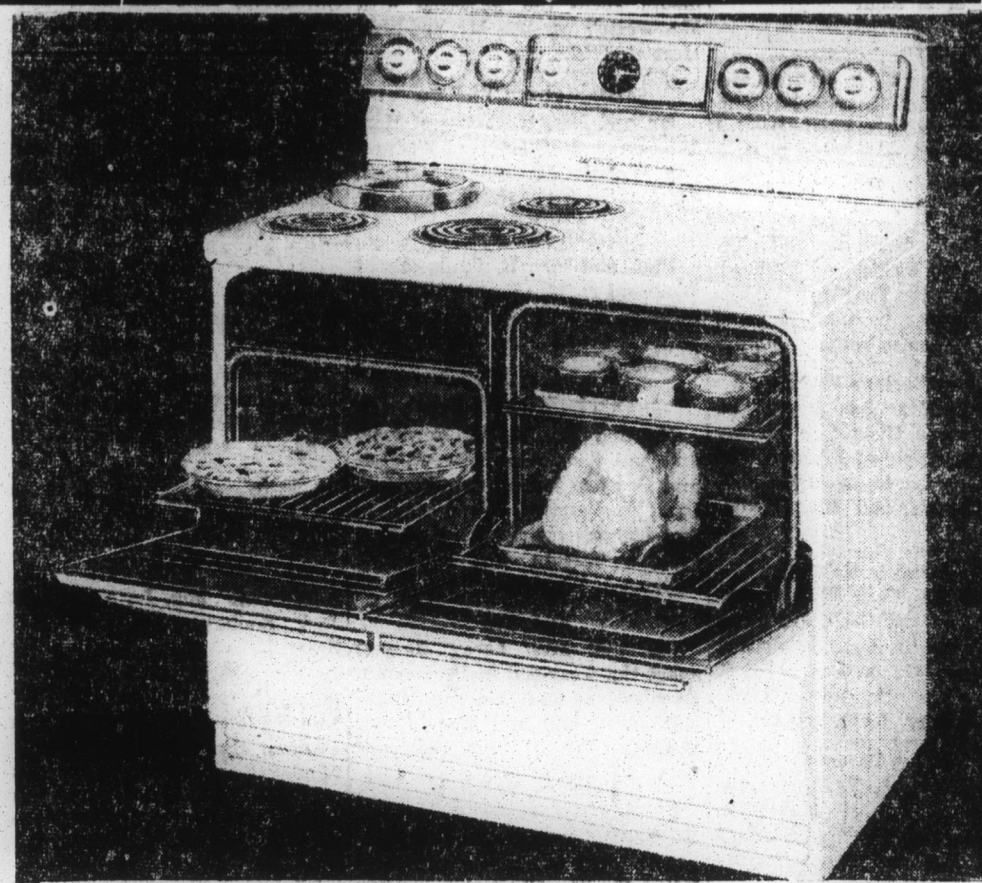

NOW \$439.95

LOW AS \$399.95 WITH TRADE

40-INCH AUTOMATIC WESTINGHOUSE RANGE

Was \$249.95	Regular \$249.95
Save \$20.00	OR Trade \$40.00
NOW \$229.95	You Pay \$209.95

BUILT-IN WESTINGHOUSE OVEN AND RANGE

Was \$369.95	NOW \$329.95
--------------	--------------