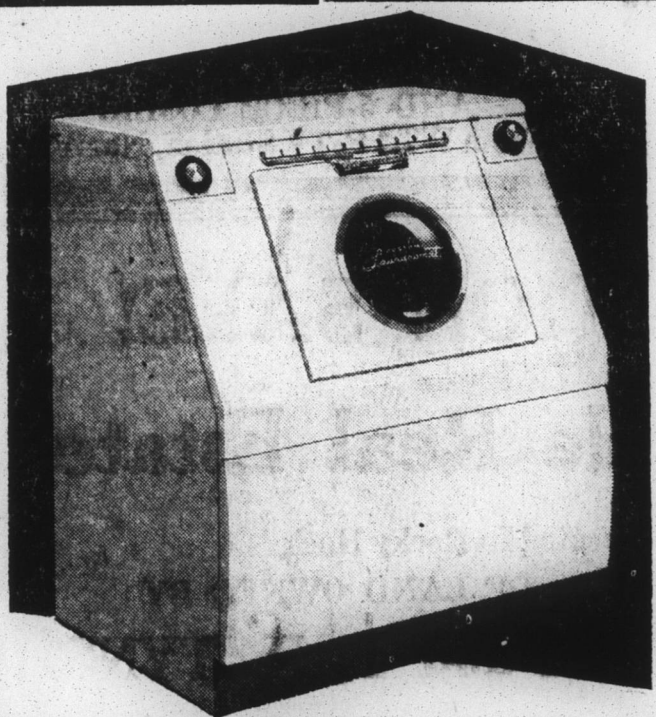

L8 Westinghouse Deluxe Laundromat

Was $319.95	Regular $319.95
Save $40.00	OR Trade $60.00
NOW $279.95	Pay $259.95

25-inch Westinghouse Laundromat

Was $229.95	Regular $229.95
Save $20.00	OR Trade $30.00
NOW $209.95	Pay $199.95

Model D6M Deluxe Westinghouse Dryer

Was $239.95	Regular $239.95
Save $40.00	OR Trade $60.00
NOW $199.95	Pay $179.95

WE GIVE BIG TRADES
• EASY TERMS
• GOOD SERVICE