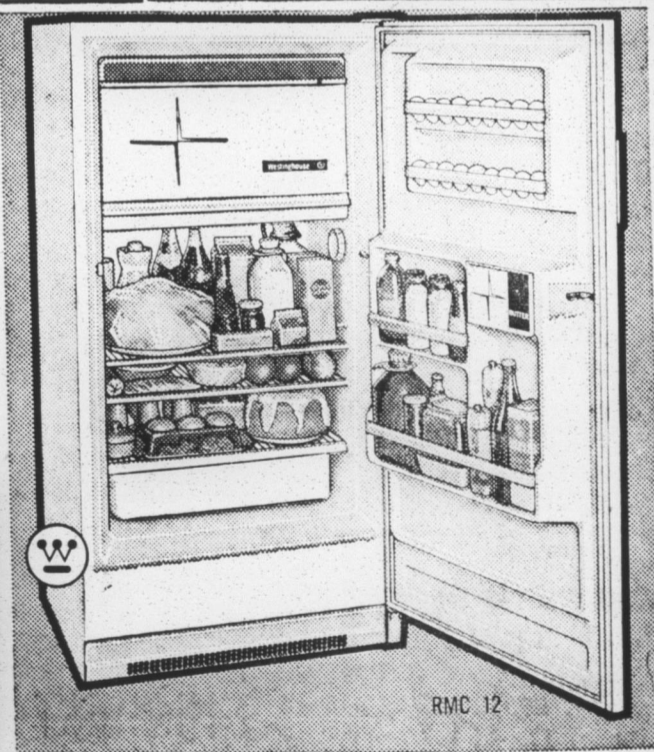

Shown Above
14-ft. Deluxe Frost Free

\$309.95 W.T.

\$459.95 W.T.

YOUR CHANCE TO BUY

A 1962 Westinghouse
Electric Range

LOADED WITH FEATURES THAT MAKE

Cooking Simpler... Clean-up Easier!

MANY MODELS TO SELECT FROM
All Greatly Reduced — Range as Shown
No Down Payment with Trade

\$169.95
W.T.

TERMS TO SUIT YOU!

Model KFC-30

All TV's &
Appliances
Reduced

RMC 12

1962 Westinghouse
REFRIGERATOR

ONLY \$209.95
W.T.
Pay Only \$2.50
Per Week

BIG 77 LBS.
OF FROZEN
FOOD
STORAGE