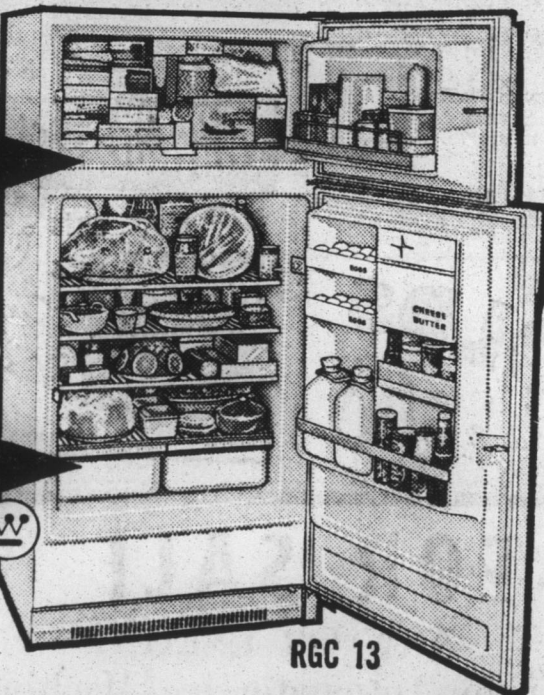

BYRUM'S JULY VALUE SPREE

Tremendous Savings - Use Your Charge Account - Name Brands & Quality

Westinghouse

FROST FREE

say "goodbye forever" to messy time-consuming defrosting

NO FROST FREEZER

NO FROST REFRIGERATOR

RGC 13

EXCLUSIVE Westinghouse FROST-FREE 12.9 CU. FT. AT BUDGET PRICE

No Down Payment With Trade

MANY MODELS TO CHOOSE FROM - ALL REDUCED... PAY ON LOW WEEKLY OR MONTHLY TERMS! **only $319.95**

FREE-FREE

7 Transistor Westinghouse Radio... A $49.95 Value ABSOLUTELY FREE to the person bringing the OLDEST U. S. PENNY to our store in July. You do not have to make a purchase, just register your old penny - Be sure to register - You could win!

S
A
L
E
•
P
R
I
C
E
S

THE FIRST FULLY AUTOMATIC AIR CONDITIONER ON THE MARKET