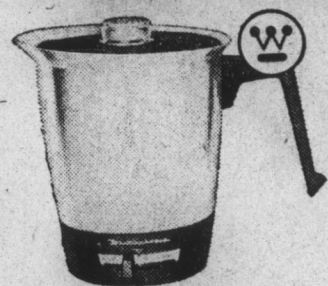

8-cup Spoutless Coffee Maker