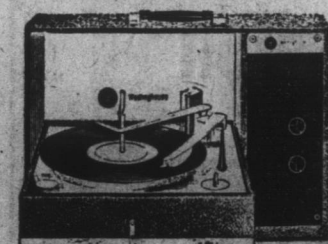

Westinghouse Food Mixer

Electric Fry Pan $14.95

Waffle & Grill Combination $19.95

6 Trans. Radios Only $12.95

Hair Dryers Only $14.95

AND UP

AUTOMATIC 4-SPEED PHONOGRAPH WITH SPACE-SAVING DROP-DOWN RECORD CHANGER