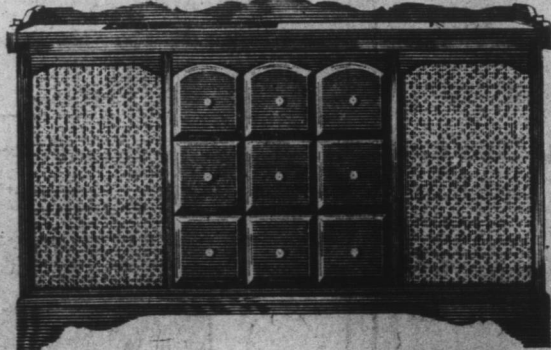

MODEL M-1923 $369.95

ADVANCED WESTINGHOUSE ENGINEERING IN STEREO WITH AM-FM RADIO

HOW IT LOOKS:

For styling, Westinghouse has gone to history's four major furniture periods: Early American, Contemporary, Traditional and Provincial. All are interpreted in rich, warm, hand-rubbed solids and veneers. Even the grille fabrics have been chosen to blend with the particular furniture period. You'll see the truly fine cabinetry exemplified when you select from Byrum Hardware's complete selection.