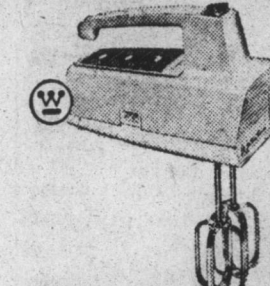

WESTINGHOUSE

HAPPY HOLIDAY

from.....

NOW...

get your holiday values

during our End-of-the-Year clean-up Sale

- Prices and selection will never be better!

APPLIANCE VALUES

BYRUM HARDWARE COMPANY

Telephone 482-2131

EDENTON, N. C.

BE A SMART SANTA... Give a Westinghouse Major Appliance, Television or Stereo. These most wanted Gift Items are sure to please Christmas after Christmas. Smart Santas also know Byrum Hardware has the most convenient terms and lay-away arrangements available...

NO DOWN PAYMENT WITH TRADE --- 1st PAYMENT MARCH, '65

WESTINGHOUSE GIFT APPLIANCES

Westinghouse Portable TELEVISION

$119.95

PRICES

AS LOW AS

THE SUPERB 1965 COLLECTION OF... Westinghouse STEREO

1 YEAR GUARANTEE ON ALL PARTS AND LABOR!

WESTINGHOUSE TRIPLE GUARANTEE PROTECTION

Westinghouse ATTACHE' 19" INSTANT-ON™ PORTABLE TV

- INSTANT-ON... See the picture, hear the sound the "instant" the set is turned on. No wait! No warm-up! No walk back!
- ALL CHANNEL TUNING — with two-speed Channel Selector on UHF Tuner.
- 19" ALUMINIZED SQUARE-CORNERED PICTURE TUBE — gives great edge-to-edge brilliance and clarity.

Westinghouse 19" Instant-on Televisions $189.95 as low as

Model F-1031 WESTINGHOUSE SOLID STATE STEREO BRINGS YOU NEW EXCITEMENT IN SOUND REPRODUCTION

A Traditional lowboy that will thrill you with the sound it produces • Solid state... no component damaging heat • All stereo controls in one master control panel • Rubber cushioned turntable... friction drive... automatic intermix • Retractable stereo cartridge with diamond stylus • 4 speaker sound system • Cherry grain finish on hardwood. You can be sure... if it's WESTINGHOUSE

HOW IT SOUNDS: