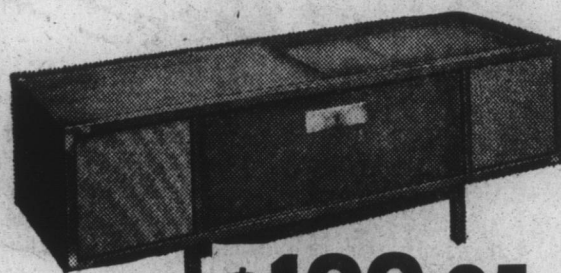

Model M-1781

$199.95

A CAMPAIGN CHEST! A COFFEE TABLE IT'S AM-FM STEREO BY WESTINGHOUSE

It's not just color tv—it's new Westinghouse Color TV

in fine furniture

PRICES AS LOW AS

$529.95 W.T.

Prices include 90 Day Service