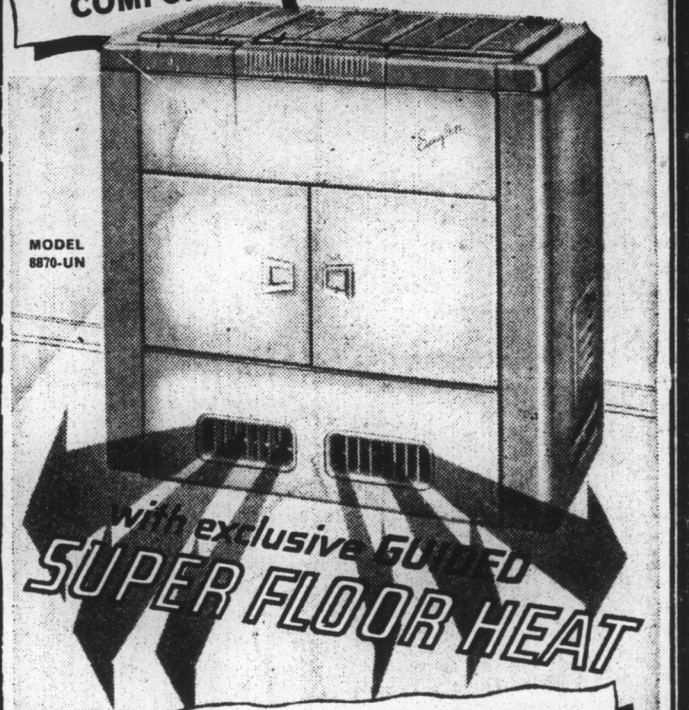

## Clearance!

High Capacity Room Air Conditioner Model MHE Rugged 22" Deep Chassis for powerful, wall-to-wall cooling. Extra Power for large areas, hot-test weather. Adjustable Air Jet Vanes direct the air where you want it. 2 Fan Speeds give you a choice of air movements. Adjustable Thermostat maintains desired room temperature automatically.

Duralite Hull and Deck Enamel \$6.95 (GALLON)  
Was \$8.95

Duralite Work Boat Enamel \$4.95 (GALLON)  
Was \$6.50

A NEW DIMENSION IN FLOOR HEATING COMFORT  
Big super heating performance in a COMPACT CABINET!