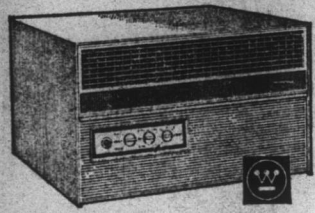

# BYRUM'S BUDGET BARGAINS

**CONVENIENT CREDIT TERMS AVAILABLE!**

Westinghouse High Capacity  
ROOM AIR CONDITIONERS

## Clearance!

High Capacity Room Air Conditioner Model MHE Rugged 22" Deep Chassis for powerful, wall-to-wall cooling. Extra Power for large areas, hot-test weather. Adjustable Air Jet Vanes direct the air where you want it. 2 Fan Speeds give you a choice of air movements. Adjustable Thermostat maintains desired room temperature automatically.