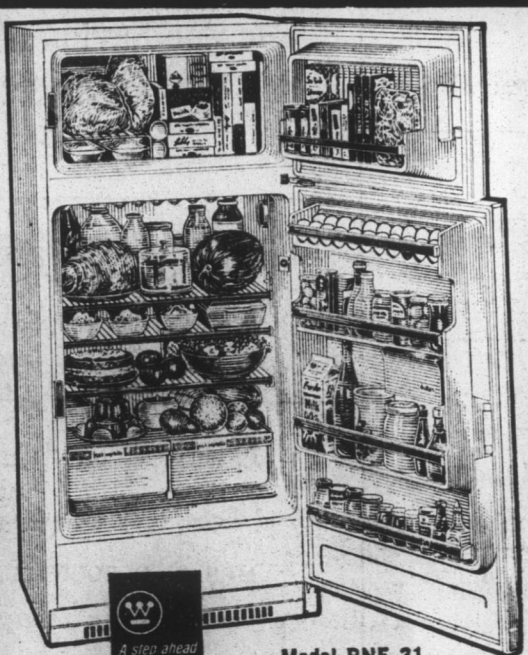

Westinghouse 19" ATTACHE® PORTABLE TV WITH ALL CHANNEL TUNING AND ROLL-ABOUT STAND

□ Receives Both UHF/VHF Channels □ 2 Speed Channel Selector on UHF Tuner □ Memory Fine Tuning—on VHF Channels

VALUE SPREE PRICE Only \$139.88

you can be sure if it's Westinghouse

## WESTINGHOUSE COLOR TV IN FINE FURNITURE

• 1966 MODELS ON DISPLAY •  
Priced as Low as \$439.95 W.T.  
Pay Only \$19.00 Per Month

Automatic Defrosting in Refrigerator section. Separate 103-pound Freezer. Versatile Shelving—Glide-Out Shelf, 2-Position Shelf. Magnetic Door Latches open easily, seal tightly. Plus—Twin Porcelain Crispers, Package Shelf, spacious Door Storage, Butter Compartment, Built-in Quality.