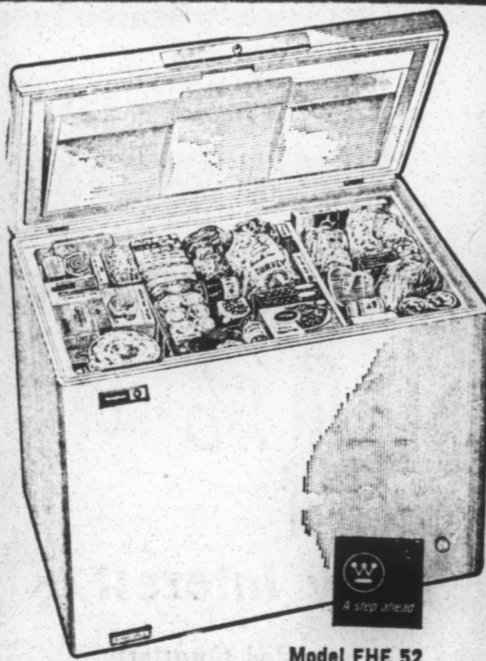

STARCRAFT

DEALER NOTE: Boat prices as well as dealer name and address must be inserted.

FIBERGLASS BOAT

1966 14-ft. Starcraft Arrow Fiberglass Boat. New Trailer. 33 HP Johnson Electric Motor. Completely Rigged.

Pay Only \$40.00 Per Month **\$1395**

CABIN CRUISER

Used 18½ Larson Fiberglass Cabin Cruiser. New Trailer. New 60 HP Johnson Electric Motor. Completely Rigged.

Pay Only \$68.00 Per Month **\$2400**

Model FHE 52

Deluxe 15 cu. ft.—525-pound capacity. Quick-Freeze Compartment. Defrost Drain. Lift-Out Basket. Plus SLIM-WALL Insulation, Built-in Tumbler Lock, Recessed Control, 3-Year Food Spoilage Warranty, Built-in Quality.