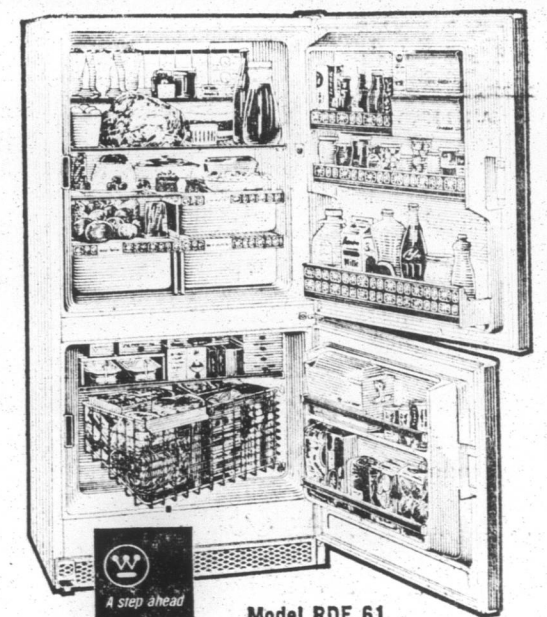

Used 18½ Larson Fiberglass Cabin Cruiser. New Trailer. New 60 HP Johnson Electric Motor. Completely Rigged.

Pay Only \$68.00
Per Month **\$2400**

\$100.00 OFF
Deluxe Refrigerator

Model RJG 89

"Frost-Free 18"
18 Cu. Ft. Refrigerator-Freezer

Was \$549.95
Now **\$449.95** W.T.

Model RDE 61

Frost-Free-Cold Injector Cooling in both Refrigerator and 178-pound Freezer. Porcelain Meat Keeper keeps 18 pounds of meat fresh for 7 days.

Was \$579.95
Now **\$479.95** W.T.