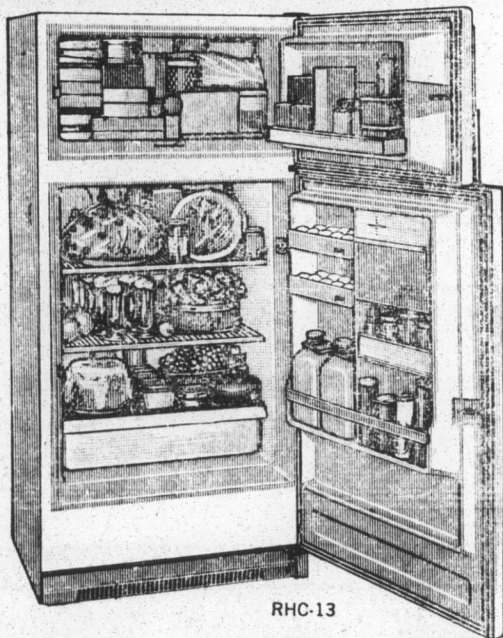

WE INSTALL

Free Delivery

WE SERVICE

Extra Special

DOUBLE OVEN RANGES USED
IN HOME EC DEPARTMENTS OF
CHOWAN, HOLMES AND WALKER
HIGH SCHOOLS... FULLY
GUARANTEED!

Regular Price \$389.95
Now Only **\$230**

SPECIAL VALUES! NEW EXCLUSIVE FEATURES!

RHC-13

NOW-FROST-FREE
AT A
NEW LOW PRICE

It's the biggest value in Frost-Free Refrigerators in years. You'll never have to defrost the separate 110-pound freezer... or the roomy 9.8 cubic foot refrigerator section. There's absolutely no defrosting ever. Has many deluxe features of higher priced models.

Was \$349.95
Now only **\$269.95** W.T.

ENF35—13-FT. 2-DOOR
REFRIGERATOR-FREEZER—Only **\$229.95** W.T.

Model P-3051/P-3052

NEW WESTINGHOUSE 19"
ATTACHE PORTABLE TV

New Low Price **129.95**

Model FHE 52

Deluxe 15 cu. ft.—525-pound capacity. Quick-Freeze Compartment. Defrost Drain. Lift-Out Basket. Plus SLIM-WALL Insulation, Built-in Tumbler Lock, Recessed Control, 3-Year Food Spoilage Warranty, Built-in Quality.