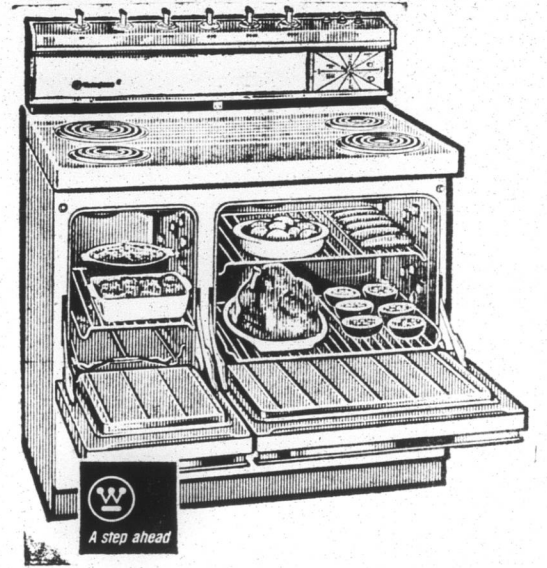

SALE

WESTINGHOUSE APPLIANCES & TV AND DURALITE PAINTS SALE LASTS THRU AUGUST 6

SALE

Model CK-7003A/CK-7003LA

WESTINGHOUSE 23" RECTANGULAR
INSTANT-ON™ COLOR TV

• 23" Rectangular HIGH BRIGHT Tube—More Picture Area in A Slimmer Cabinet • 278 Sq. Inches of Thrilling Color • Instant-On™ Color-TV—Sound At Once, Picture in 6 Seconds • Instant Color Fidelity Automatically Assures Immediate, Totally Pure Color • 25KV Picture Power • Automatic Color Control • Illuminated Pop-Up VHF/UHF Channel Numbers • Memory Fine Tuning • Early American Styling in Cherry or Light Maple Hardwood Veneers and Solids

WE INSTALL

Free Delivery

WE SERVICE

Extra Special

DOUBLE OVEN RANGES USED
IN HOME EC DEPARTMENTS OF
CHOWAN, HOLMES AND WALKER
HIGH SCHOOLS... FULLY
GUARANTEED!

Regular Price \$389.95
Now Only **\$230**

SPECIAL VALUES! NEW EXCLUSIVE FEATURES!

RHC-13

NOW-FROST-FREE
AT A
NEW LOW PRICE

It's the biggest value in Frost-Free Refrigerators in years. You'll never have to defrost the separate 110-pound freezer... or the roomy 9.8 cubic foot refrigerator section. There's absolutely no defrosting ever. Has many deluxe features of higher priced models.

Was \$349.95
Now only **\$269.95** W.T.

ENF35—13-FT. 2-DOOR
REFRIGERATOR-FREEZER—Only **\$229.95** W.T.

Model P-3051/P-3052

NEW WESTINGHOUSE 19"
ATTACHE PORTABLE TV

New Low Price **129.95**

Model FHE 52

Deluxe 15 cu. ft.—525-pound capacity. Quick-Freeze Compartment. Defrost Drain. Lift-Out Basket. Plus SLIM-WALL Insulation, Built-in Tumbler Lock, Recessed Control, 3-Year Food Spoilage Warranty, Built-in Quality.