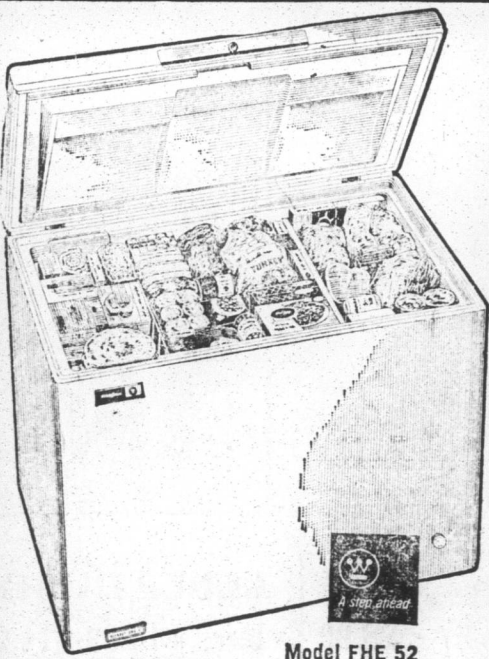

RHC-13

NOW-FROST-FREE
AT A
NEW LOW PRICE

It's the biggest value in Frost-Free Refrigerators in years. You'll never have to defrost the separate 110-pound freezer... or the roomy 9.8 cubic foot refrigerator section. There's absolutely no defrosting ever. Has many deluxe features of higher priced models.

Was \$349.95
Now only **\$269.95** W.T.

ENF35—13-FT. 2-DOOR
REFRIGERATOR-FREEZER—Only **\$229.95** W.T.

Model P-3051/P-3052

NEW WESTINGHOUSE 19"
ATTACHE PORTABLE TV

New Low Price **129.95**

Model FHE 52

Deluxe 15 cu. ft.—525-pound capacity. Quick-Freeze Compartment. Defrost Drain. Lift-Out Basket. Plus SLIM-WALL Insulation, Built-in Tumbler Lock, Recessed Control, 3-Year Food Spoilage Warranty, Built-in Quality.