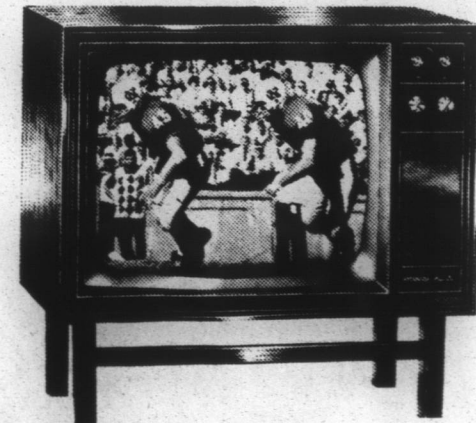

Ron - Wood Carpet Company, Incorporated

325 SOUTH BROAD STREET

EDENTON, NORTH CAROLINA