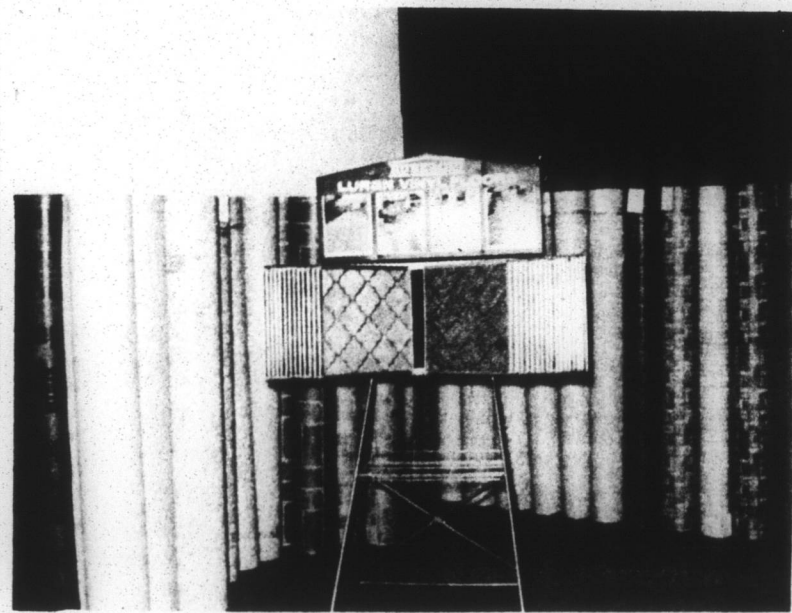

Come And See
"Eric the
Giant"
... 22 Feet
Tall

FREE: PORTABLE MIXER with first
purchase of Carpet, TV or Stereo
Vinyl Floor By Ruberoid

Choose From Our Many
Patterns and Colors
BUY NOW AND SAVE!

Come In and See Our Fabulous
General Electric Upright Carpet
Sweeper . . . Keeps Your Carpet
From Packing In Your Traffic
Areas.

TWO NEW SYLVANIA MODELS WITH LARGEST COLOR SCREEN AVAILABLE!
Both sets feature Sylvania's exclusive, top-performing Gibraltar™ chassis. Provides outstanding reliability. 25,000 volts of regulated picture power delivers a constant, crisp picture. Sylvania's Color Bright 85° picture tube gives you the sharpest picture imaginable