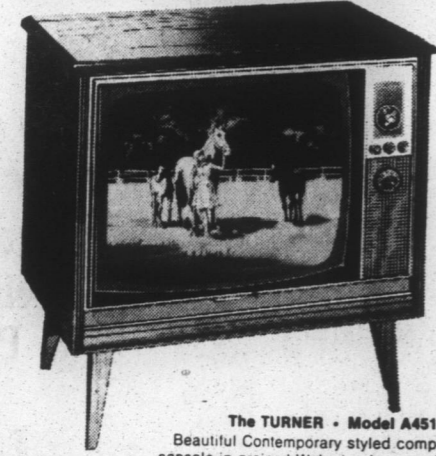

SAVE TWO WAYS

— DOUBLE STAMPS ON TUESDAYS! —

SAVE TWO WAYS

WE TRY TO GIVE YOU HONEST VALUES WITHOUT GIMMICKS

Robert's 16 oz.
VANILLA WAFERS
BAG
23c

DEL MONTE 2 1/2
Sliced or Halves
Peaches
3 cans
99c

Biltmore 12-oz.
Luncheon Loaf
Can
29c

Mrs. Filbert's SANDWICH
— OR —
RELISH SPREAD
20-oz. Jar
39c

3 LBS.
Snowdrift Shortening
79c

VALUABLE COUPON BATH SIZE
CAMAY
2 BARS ONLY 19c
WITHOUT COUPON 2 BARS 37c
GOOD ONLY AT P & Q
THIS OFFER GOOD THRU 9-12-70
Limit One Coupon Per Purchase. Cash Value 1/20 of 1 cent. Gov't Regulations apply.

Beulah Privott
Says:-
CHECK OUR PRICES
Before You Buy
Drugs or Cosmetics!
AQUA NET
HAIR SPRAY
Regular 99c
THIS WEEK

Del Monte No. 303
FRUIT COCKTAIL
4 cans
$1.00

Del Monte No. 303
Whole Kernel
Yellow Corn
4 cans
$1.00

Delhaven 303
SHORT CUT
STRING BEANS
2 cans
25c

Camellia 32-oz.
Liquid Detergent
29c

GIANT
F A B
Box
79

100 lbs. BAG RYE GRASS $10.95

HALF GALLON ICE MILK 39c

59c

FROZEN FOODS
FOR SUMMERTIME MENUS

— PRODUCE —

GOLDEN RIPE
Honeydew Melons 45c

MORTON'S
Pot Pies 5 : $1.00

FANCY
RUTABAGAS 2 lbs. 19c

16-OZ. DULANY'S
Strawberries 49c

RED
Delicious APPLES 3 : 39c

MORTON'S PARKER HOUSE
ROLLS pkg. 33c

POTATOES 10 : 49c

FREE FREE FREE
50 EXTRA STAMPS
WITH THIS COUPON AND
PURCHASE OF $10.00 OR MORE
LIMIT - 1 PER FAMILY - EXPIRES SEPT. 12, 1970
P & Q Super Market, Inc.

sensational value in a compact console!

1970 **ZENITH**
23" giant-screen
DIAG. 29 1/2 sq. in. picture
COLOR TV