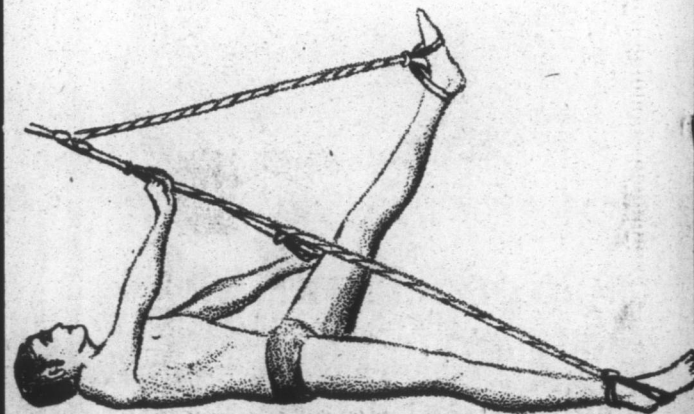

HAND AND WASH CLOTHS **27¢** WHITE ONLY WASH CLOTHS **19¢**

Choose from beautiful decorator colors in rich solids and exciting stripe patterns.

SPECIAL SALE ON FAMOUS FIGURE BODY FIRMER

Regular 5.00

3.88

Feel livelier and look lovelier in just minutes a day. Ready to use in seconds, stores in any small space.