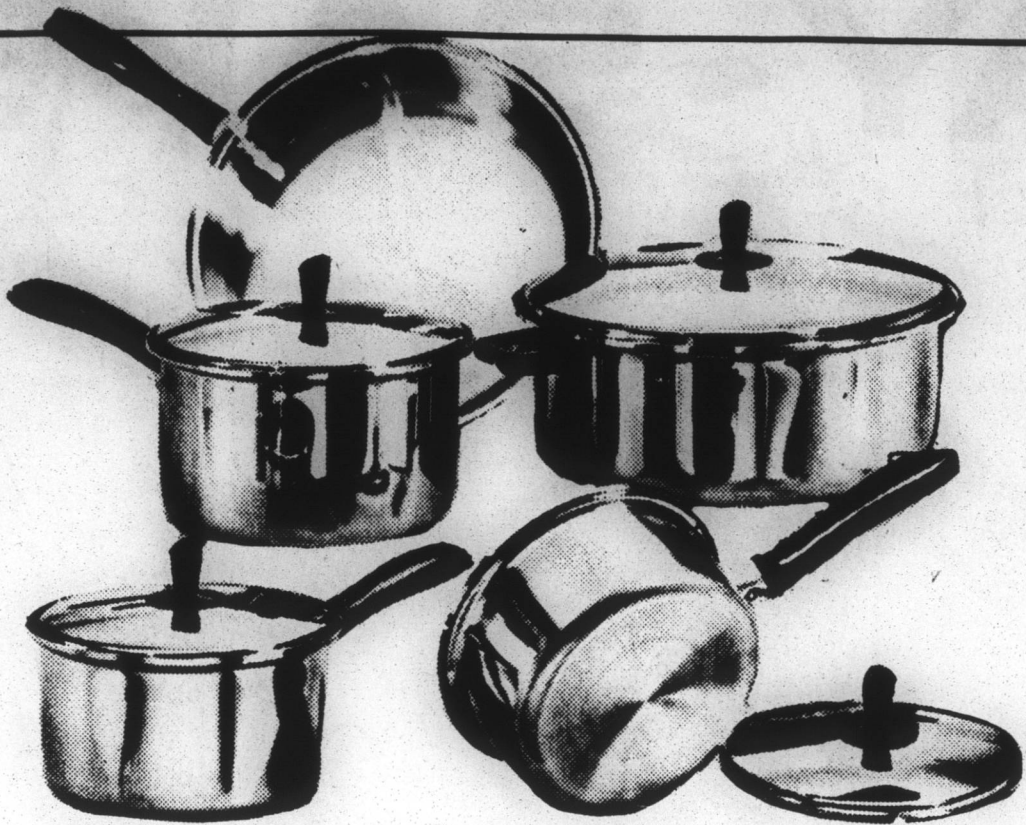

Belk Tyler

SAVE OVER 15.00 ON DUNCAN HINES 9-PIECE "WATERLESS" SET

Set includes: 1, 2, and 3 qt. covered saucepans; 10 1/2" chicken fryer, 6 qt. covered Dutch oven in the finest 3-layer stainless steel. Easy to clean.

REGULAR 59.95

44.88

NOT AVAILABLE IN EDENTON

KITCHEN DECORATOR PIECES NOW AT ONE GREAT LOW PRICE! HURRY!

YOUR CHOICE, REG. 5.50 TO 6.50 EA.

Cape Craft giftware in Early American design and pine. Choose from bread tray, towel rack, candle holder, napkin/salt/pepper combination, pedestal spoon rack and memo pad.