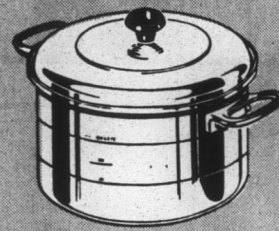

CORNFLOWER EMBLEM

22.88

SPICE 'O' LIFE OR COUNTRY FESTIVAL

29.88

Set includes 1, 1 1/2, and 3 quart covered saucepan plus 6-cup teapot. Hurry for the savings.

NOT AVAILABLE IN EDENTON

HIGH QUALITY CANNING AND PRESERVING NOW AT GREAT, LOW, BUDGET PRICES

17-QUART DISHPAN

2.88

10-QUART PAIL

3.44

3-QT. COLANDER

1.88

10-QT. SAUCEPOT

5.88

2.66 GAL.
NOT AVAILABLE IN EDENTON

SAVE 3 1/2-QT. RIVAL® CROCK POT ON SALE!

REGULAR 27.95 **15.88**

Three position control. See-thru glass cover. Low temperature cooking.

NOT AVAILABLE IN EDENTON

SALE! 4-QT. ELECTRIC ICE CREAM FREEZER