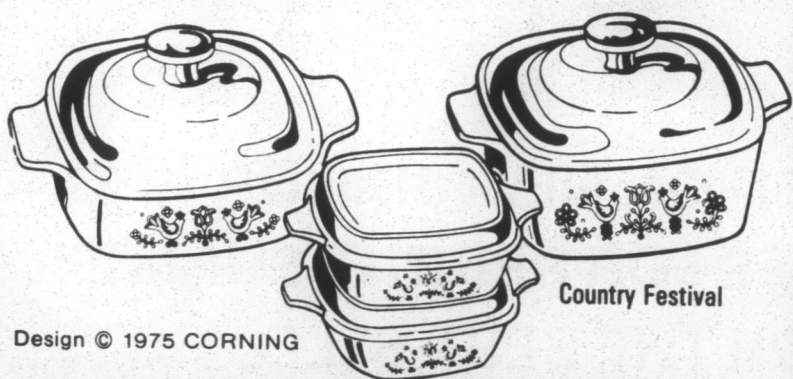

Belk Tyler

SAVE OVER 15.00 ON DUNCAN HINES 9-PIECE "WATERLESS" SET

Set includes: 1, 2, and 3 qt. covered saucepans; 10 1/2" chicken fryer, 6 qt. covered Dutch oven in the finest 3-layer stainless steel. Easy to clean.

REGULAR 59.95

44.88

NOT AVAILABLE IN EDENTON

KITCHEN DECORATOR PIECES NOW AT ONE GREAT LOW PRICE! HURRY!

YOUR CHOICE, REG. 5.50 TO 6.50 EA.

Cape Craft giftware in Early American design and pine. Choose from bread tray, towel rack, candle holder, napkin/salt/pepper combination, pedestal spoon rack and memo pad.

4.88 EA.

NOT AVAILABLE IN EDENTON

Design © 1975 CORNING

SAVE ON NEW CORNINGWARE® 8-PIECE COOK 'N' STORE SETS!

CORNFLOWER EMBLEM

SPICE 'O' LIFE & COUNTRY FESTIVAL

11.88

14.88

Popular covered saucepans in 1, and 1 1/2 sizes. Plus 2, 1 1/4 cup petite pans with plastic storage covers.

NOT AVAILABLE IN EDENTON

SPICE 'O' LIFE

Design © 1975 CORNING

COUNTRY FESTIVAL

SPECIAL PRICES ON 7-PIECE COOK 'N' BREW SETS