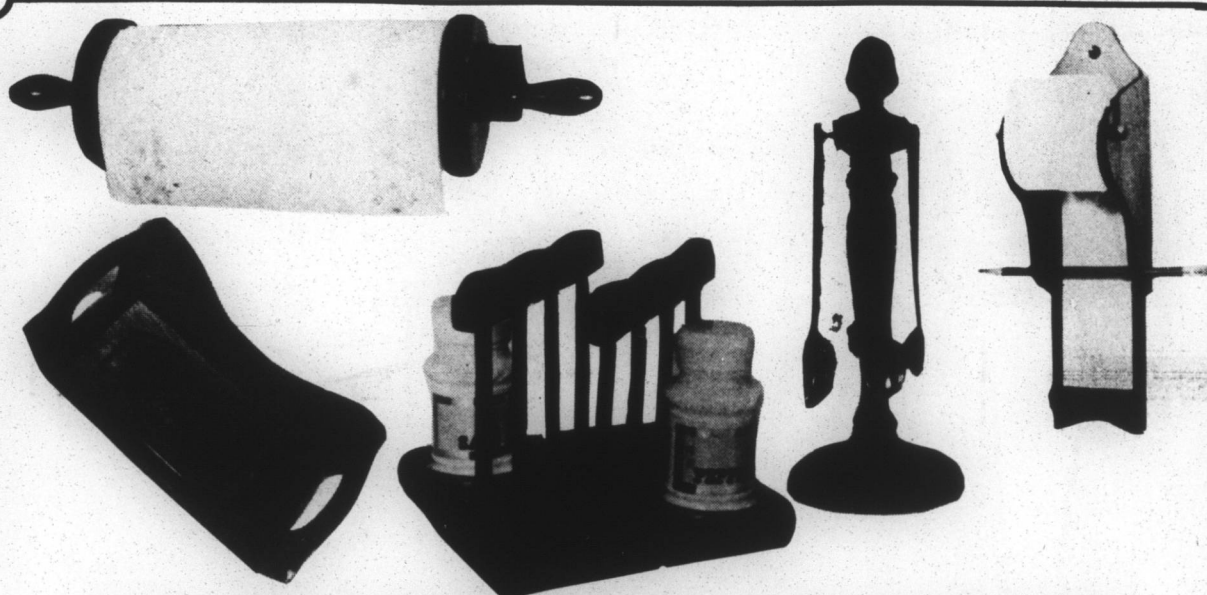

KITCHEN DECORATOR PIECES NOW AT ONE GREAT LOW PRICE! HURRY!

YOUR CHOICE, REG. 5.50 TO 6.50 EA.

Cape Craft giftware in Early American design and pine. Choose from bread tray, towel rack, candle holder, napkin/salt/pepper combination, pedestal spoon rack and memo pad.

4.88 EA.

NOT AVAILABLE IN EDENTON