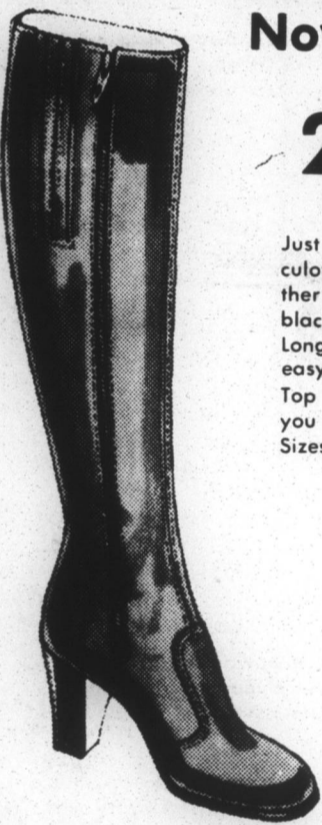

Belk Tyler

downtown edenton

AFTER THANKSGIVING SALE

2-Day Sale! Shop Friday 'Til Midnight! Great Savings in Every Department!

Friday and Saturday Only! Great Gift Ideas and Holiday Hostess Helpers! Hurry!

OVER 1/2 OFF! FABRIC SELECTION

Great values for the home seamstress! Large group of fashion fabrics for winter clothes. **1.44 YD.** REG. $3.99

SAVE $10! "Legacy" Bedspread
Jacquard woven cotton bedspread with braided tassel fringe. Machine washable. In white and antique white, full size only. **15.88** REG. $26

GREAT BUY! Daytime Pampers
Soft, Absorbent daytime pampers for infants. With convenient custom-fit tapes to help hug baby's bottom. **1.98** BOX OF 30

SPECIAL PURCHASE! Ladies' Handbags
Select group of ladies' fashionable handbags in styles for every occasion. While they last! **5.88**

Our Heiress "Suburb" Ladies' Leather Boots

Now $9 Off!

24.88
REGULAR $34

Just in time for this winter's culotte fashions! Soft leather uppers in brown or black with knit fit lining. Long zipper makes them easy to get on and off. Top stretch panel gives you a calf-hugging fit. Sizes 6 to 10.

GIFT-PRICED FAMILY FASHIONS

SAVE 40%! Girls' Sportswear
Easy-care mix and match tops, skirts, jeans, pants and vests. Sizes 4 to 6X and 7 to 14. REG. $5 TO $12 **$3 TO 7.20**

SAVE $4 On Boys' Corduroy Parka
Great cold-weather jacket with convenient zip-off hood. Pile and quilt-lined. In green, brown and blue, sizes 8 to 16. REG. $14.97 **10.88**

SAVE 20%! Boys' Suits, Sport Coats
Special group of boys' dress-up sport coats and suits. Various styles and colors, sizes 8 to 20. REG. $20 TO $35 **$16 TO $28**

SALE! Men's Andhurst Underwear
Famous Andhurst quality in men's T-shirts and briefs. Polyester and cotton blend for comfort, durability. REG. 3 FOR $4.95 **3 FOR 2.97**

SAVE $2 On Men's "Twister" Jeans
Choose blue denim or corduroy in navy, tan, rust or brown. Both have flare leg styling. Waist sizes 29 to 42. REG. $10 **7.88**

SAVE $20! Men's Suede Shirt Jacket
Great-looking casual ranch styling with flap pockets. Full lining. Sizes 38 to 46. REGULAR $50 **29.88**

SAVE $6! Men's Crepe Sole Desert Boot
Genuine suede in a sand color ankle boot. Crepe sole for through-the-day comfort. Men's sizes. REG. $18 **11.88**

SELECT GROUP! Ladies' Dress Shoes
Exciting styles and colors in ladies' dress shoes for almost any occasion. From our fall collection. **1/3 OFF**

SAVE 40%! Jrs' & Misses Dresses
Long and short sleeve styles in your choice of solids, stripes and prints. Dashing colors for fall, winter. REG. $16 TO $40 **9.60 TO $24**

SELECT GROUP Of Fall Sportswear
Separates that let you create your own look. Choose from tops, pants, sweaters and tunics. Jrs. and Misses sizes. **40% OFF**

SAVE 1/3! Maidenform Bras
Choose from a select group of foundations that flatter you under anything. Maidenform quality. REG. $4 TO $8 **2.66 TO 5.33**

GREAT BUY! Long Sleeve Ladies' Tops
Knit tops of 100% nylon with colorful print designs. In solid pastel colors, ladies' sizes. **$2**

SAVE $15.95! Portable Sewing Machine
Model 2000 machine sews a variety of utility stitches for family fashions. With portable case, foot control. **$44** REG. $59.95

Texas Instruments "Little Professor"
An electronic learning aid for children 5 yrs. and up. Features four achievement levels. **15.88**

T. I. 2250 II Electronic Calculator
Features independent memory, automatic constant, square, square root, reciprocal keys. **24.88**