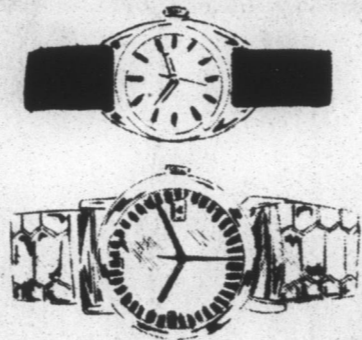

20% Off Timex® Watches

10.22 to 23.88 Reg. 12.95 to 29.95

Now, just in time for Christmas shopping, we are reducing our entire stock of Timex® watches by 20%. Choose from chrome plated, link expansion bands, colored straps, calendar watches and colored dials plus much, much more. Shop now and save!