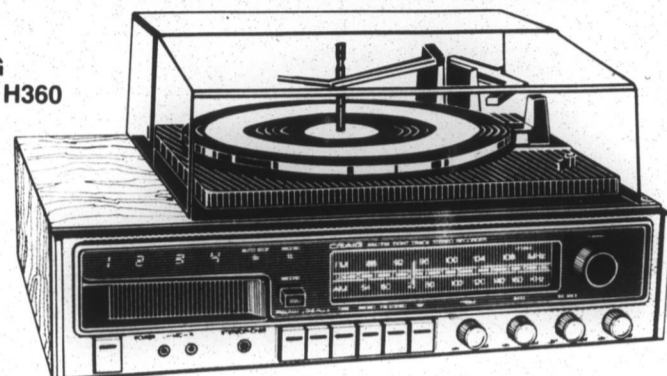

CRAIG Model H360

CRAIG. AM/FM EIGHT TRACK STEREO RECORDER

Small investment for big, big entertainment value!

JUST $188⁸⁸

- Enables you to record and play your favorite music on 8-track
- High quality reception AM/FM Mono and FM Stereo broadcasts
- Full size automatic record changer
- Automatic and manual program changer
- Stereo Indicator Lamp
- Automatic Stereo switching
- Illuminated program indicator
- Front panel Stereophone Jack

ASK ABOUT OUR MANY SUPER BARGAINS

23 Channel
CB Radio
$39⁹⁵