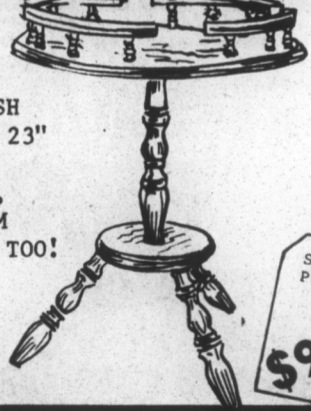

GALLERY RAIL TABLE

- SOLID WOOD
- WALNUT FINISH
- 18" x 18" x 23"
- PERFECT FOR LIVING ROOM, DEN, BEDROOM
- GREAT GIFT, TOO!

$9.95

SPECIAL PURCHASE

FEATURE-PACKED POTSCRUBBER® DISHWASHER

- 4-Cycle Wash Selection including Power Scrub® Cycle
- Normal Power Saver Cycle.
- Rolls where needed now — can be built-in later.
- 3-Level Washing Action
- Built-In Soft Food Disposer
- Sound Insulated
- Tuff Tub® Interior
- Rinse Aid Dispenser
- Dual Detergent Dispenser

$277⁷⁷