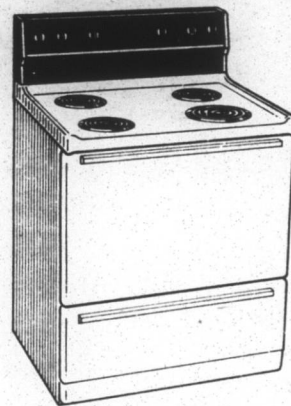

White-Westinghouse Model KF330D

White-Westinghouse 14.0 Cu. Ft. Frost-Free 28" Wide Refrigerator-Freezer With Foamed-in-Place Insulation

Now Only

$579.00