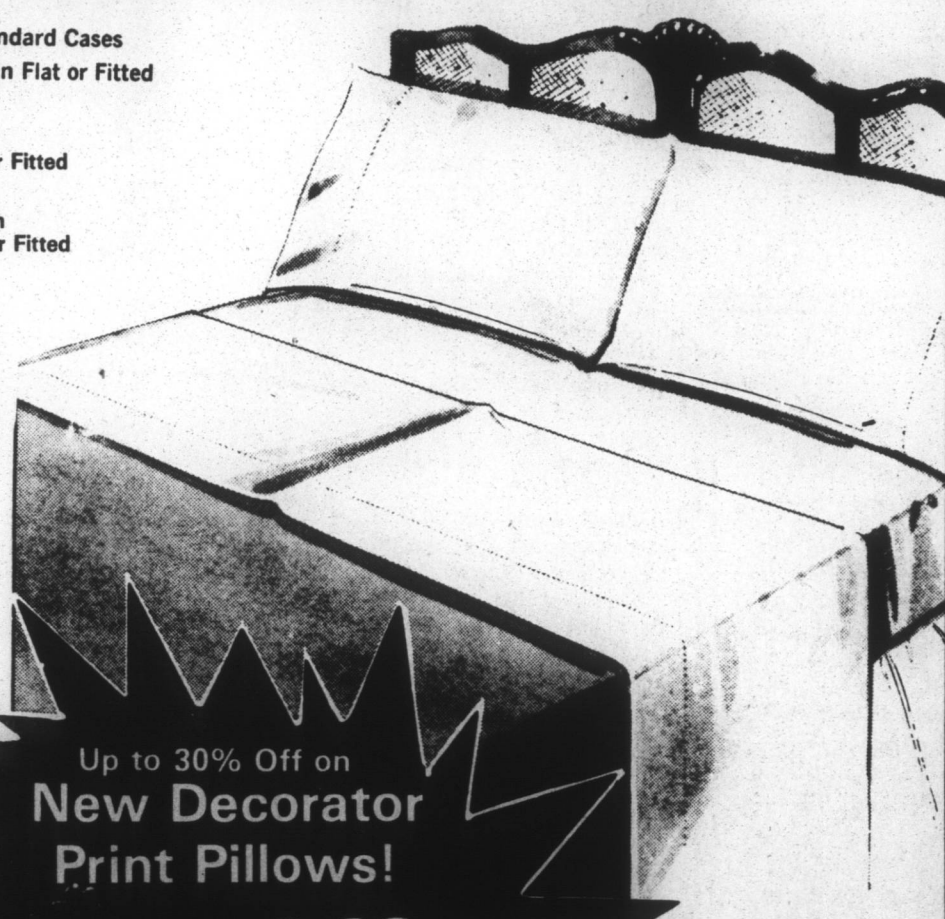

Up to 30% Off on New Decorator Print Pillows!

'Berries' Reg. 5.50 **3.88**

'Birds' Regular 7.00 **4.88**

Audubon® birds and berries print pillows. chintz face, polyester/cotton back. Polyester foam fill.

Save $8 on 'Paradise' Comfy Bed Pillows!

Regular 20.00 **11.88**

*Quallofil® bed pillows offer comfort and characteristics of down without the luxury price of down. Repluffable. Standard.

Statepride® Comfortable Bed Pillows

Regular $5.99 - $7.99 **4.88 to 6.88**

Dacron® Hollofill II pillows have 100% Cotton Ticking and Interlined with extra fill. 50% polyester/50% cotton. Perma-press. queen and standard sizes.

StatePride® 'Caress' Pillows on Sale!

Regular 8.00 to 12.00 **5.44 to 8.22**

Dacron® Hollofill II® bed pillows with 50% polyester/50% cotton perma-press covers. 20x26", 20x30" and 20x38" sizes.

Dacron® 88 Mattress Pads Up to $5 Off

Reg. 20.50 and 28.50 **16.44 and 22.88**

50% Kodol®/50% cotton cover 'Quiltra-Sonic' Contessa stitch. Dacron® 88 filling. Full and queen fitted sizes. Save now!

20% Savings on Placemat Sets for 4!

Regular $16 set **12.88** set

Solid color placemats, napkins, and napkin rings for 4. 13 x 19". Several types to choose from!

Up to 26% Savings on Beautiful 'Aurora' Sheets, Drapery & Spread!

48x84" Regular 21.00 **16.88**

StatePride® pinch pleated draperies. Flock foam lined. Ricepaper, navy, opaline blue. Machine wash and dry.

20.88 to 32.88

Bedsreads, Regular $28 to $44

Permanent press full bedsread of 50% cotton/50% polyester in fashionable colors. Polyester fill and nylon tricot back. Full, twin, queen sizes. Shop and save!

5.88 to 12.88

Sheets, Regular $8 to $16

'Pinafore' solid sheets of no-iron percale. 65% Kodol® polyester/35% cotton. Ricepaper, sunshine, jade, primrose. Twin, full, queen. Flat or fitted. Standard cases.