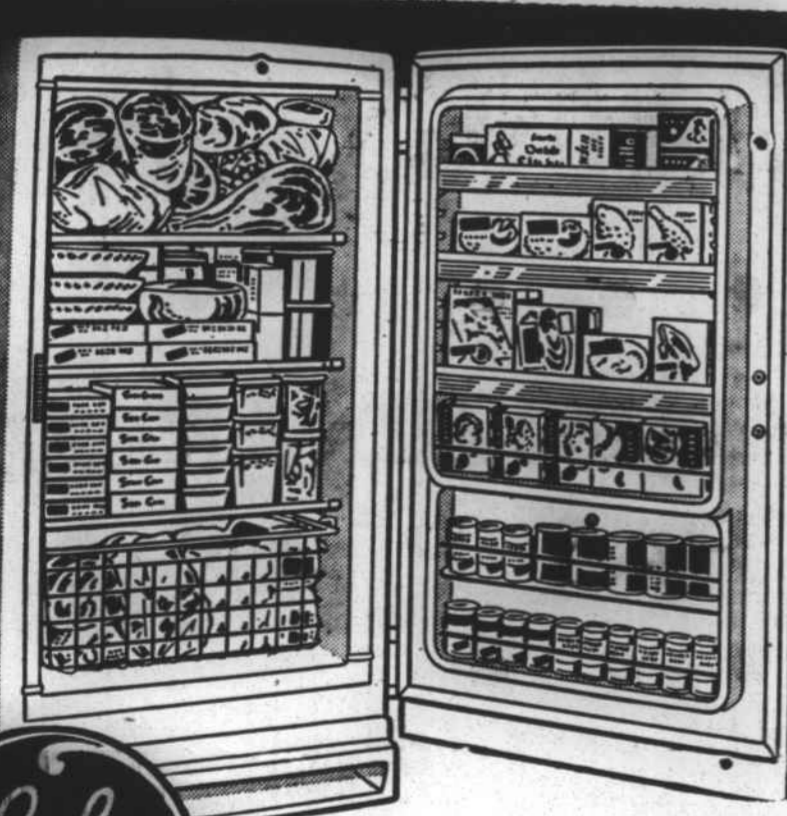

**MURPHY  
APPLIANCE  
CENTER  
NOW!**

*would like to call your attention  
to this Special G-E Value*

*this  
Beautiful  
Pushbutton  
Range*

MODEL J - 403  
**LEADER**  
Full Size 40 In  
Pushbutton  
Range

**\$169<sup>95</sup>**

**LIMITED QUANTITIES  
AT THESE  
LOW  
PRICES...!!**

**15 CU. FT. UP-  
RIGHT FREEZER**

REG. PRICE ..... 429.95

**OUR PRICE 349<sup>95</sup>**

**11 CU. FT.  
UPRIGHT  
FREEZER**

REG. • 329.95

- full-width freezer
- adjustable shelves
- adjustable door shelves
- egg rack
- butter compartment
- porcelain vegetable bin

**only  
\$249<sup>95</sup>**

**WITH TRADE - IN**