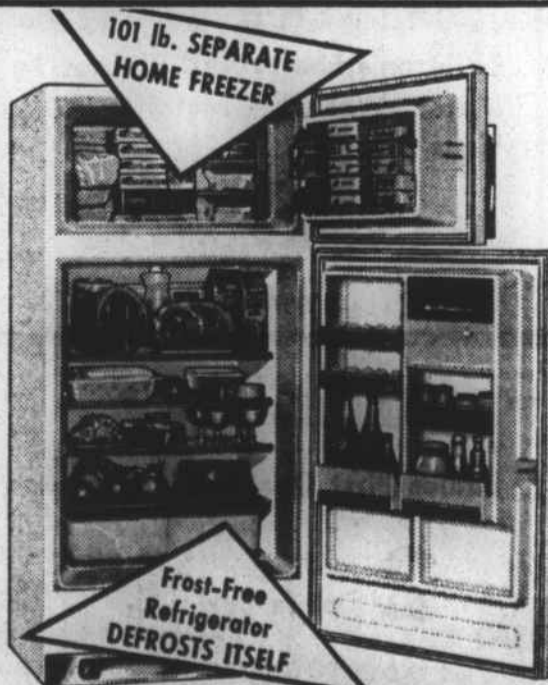

Yesterday This Freezer Sold For \$339.95

This Week-End

\$279⁹⁵

SAVE AT IVIE Furniture Co.

Linoleum Rugs

Regular \$1.00 As Long As They Last!
50c sq. yd.

NEVER BEFORE A BUY LIKE THIS!

13 cu. ft. 2-door

WESTINGHOUSE

REFRIGERATOR-FREEZER

- NO FROST IN REFRIGERATOR SECTION . . . Big 9.7 cu. ft. compartment never needs defrosting!
- SEPARATE ZERO-DEGREE FREEZER holds 101-lbs., frozen foods, 2 Easy-Out Ice Cube Trays.
- 3 ADJUSTABLE SHELVES hold large packages and bottles; remove for easy cleaning.
- FULL-WIDTH CRISPER keeps vegetables moist and fresh!
- LIFT-OFF EGG RACKS holds 18 eggs — remove for loading and cleaning.
- PLUS Lift-Off Door Shelf; Butter Compartment; 90-degree door opening.