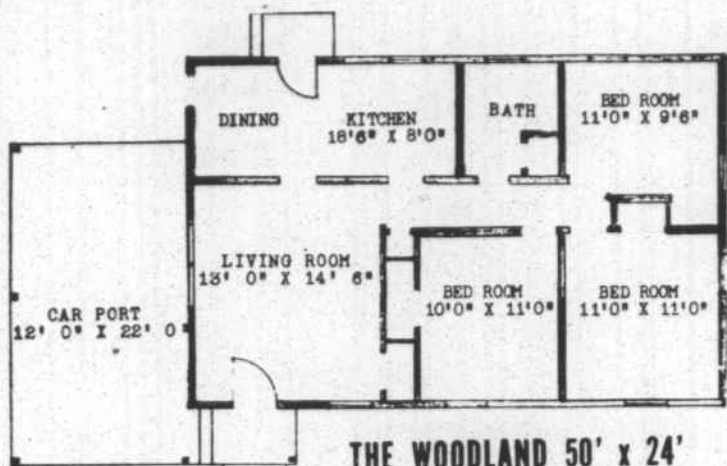

VALLEY RIVER HOMES

ALL VALLEY RIVER HOMES INCLUDE... Custom-Built Shell, Semi-Finished or Finished Homes.

- 2 x 8 Floor Joists, 16" On Centers
- Plumbing Roughed In On All Models
- Trussed Roof
- Eaves Boxed In
- Rustproof Aluminum Siding Nails
- 15 Year Bonded Roof

Only $5.00 Down
Financing Up To 10 Years.
Quality Construction
By Experienced Local Builders.

ALL MATERIALS AND WORKMANSHIP GUARANTEED.
BUILT BY
ANDREWS BUILDERS SUPPLY CO.
For Further Information CALL 54, ANDREWS, N.C.

CHEROKEE County Locals

SHOAL CREEK

Mr. and Mrs. Frederick Young and family of Jacksonville, Fla., are spending the week with Mr. Young's mother Mrs. Florence Young of Old State Road.

Mr. and Mrs. Beecher Williamson of Old State Rd. spent Friday in Ellijay, Ga. with Mrs. Ralph Davis.

Major and Mrs. J. B. Slaughter and son, Chip are at home with the J. B. Slaughter Sr. after spending three years at the Elmsdorph Air Force Base in Anchorage, Alaska.

Mrs. Florence Young spent Friday in Ellijay, Ga. with her daughter, Mrs. Ralph Davis.

Mr. and Mrs. Glen Young of Philadelphia, Pa., came Sunday to spend a week with Mrs. Florence Young of Old State Road.

Mr. and Mrs. Almon Whitfield are visiting Mr. and Mrs. Beecher Williamson of Old State Road.

Mr. and Mrs. Kemery Dills and son, Edward spent Sunday at the Briartown Church homecoming near Nantahala, North Carolina.

Mr. and Mrs. I. Fuhlg of Asheville, N. C., spent the week-end with Mr. and Mrs. Dewey Brendle Old State Rd.

Mr. and Mrs. Allyn Brendle and son, Jerry were home from Asheville, N. C., where they have moved, to spend Sunday with friends on Wehutti Rd.

MARBLE

Mrs. Lena Ladd of Vengeance Creek Road has been visiting her son, Kent Ladd, in Baltimore, Maryland.

Mrs. Paul Rogers and daughters of Vengeance Creek Road visited with Mrs. Mamie Rich Thursday afternoon.

Mr. and Mrs. Lee Hughes of Marble were Monday night guests of Mr. and Mrs. Ray Killian.

Mr. and Mrs. Archie Gibby had as their company last week Mr. Gibby's brother.

Mr. and Mrs. Wayne Edwards and daughter, Martha, and Miss Mildred Griggs of Marble were Sunday guests of his parents in Rutherfordton, N. C.

Miss Ruth Rogers of Blairsville, Ga., spent last week here with her grandmother, Mrs. Mamie Rich.

Mr. and Mrs. Worth Palmer had as their guest recently Mr. Palmer's brother and family, and his daughter, Betty and children of Augusta, Ga.

Mr. Arthur Palmer had as his guest recently several rockhounds from South Carolina.

Mrs. Frank Barton of North Augusta, S. C., was a recent guest of friends and relatives in Marble.

Mr. and Mrs. Arch Gibby had as their guests recently their sons, Earl and Sherdan and families of Cleveland, and his brother, Britt Gibby.

Mr. and Mrs. Talmage Rogers and family of Blairsville, Ga. were Sunday dinner guests of his mother, Mrs. Harry Rich.

Several from this section attended the revival at Second Baptist Church in Murphy last week.

Mr. Fletcher Rogers of Detroit, Mich., after a visit with friends in Asheville, visited his sister here, Mrs. Mamie Rich, last week.