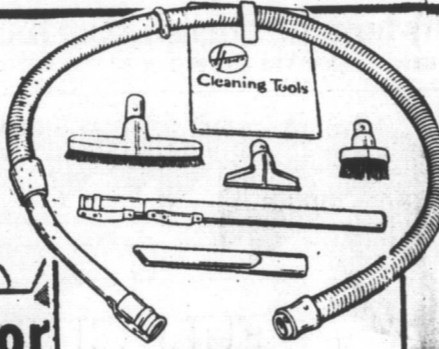

Model 1131
TOOL SET Reg. $24.95
For the 1140 Dial-A-Matic to give it canister versatility. **$16.50**

BAGS for Hoover Cleaners
3 Packs **$1.99**
Reg. $3.00 Value