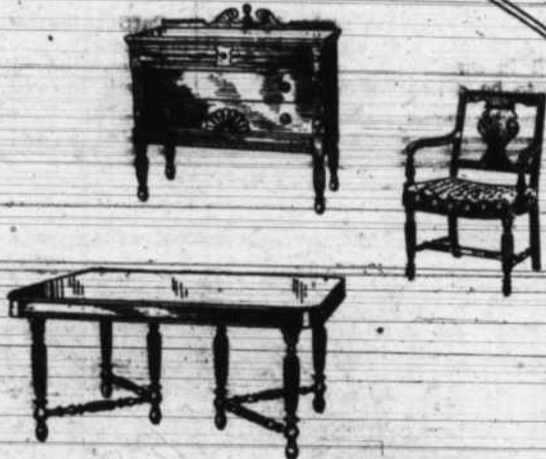

Colonial Secretaire

Just the right size, not too large or cumbersome for your living room. An authentic Duncan Phyfe design in Colonial Mahogany, with chair to match.

Secretaire, \$79.25.
Chair, \$16.25.

To Welcome Your Guests

A happily selected console group for your hall gives the visitor a desirable first impression of your home. This is one of the many new console designs shown in our store this week in finely figured Corsican Walnut.

Console and mirror, \$51.25.

For Hall and Living Room

Our exclusive showing features a particularly happy selection of beautiful and stately chairs, suggestive of old Spanish, English and Italian halls, with pleasing details and select coverings.

The pleasing ladder-back chair shown here in Corsican Walnut is an unusual value at \$29.75.

Duncan Phyfe Dining Room Suite

On windy Fall nights it's rather nice to linger about so delightfully furnished a dining room as this Duncan Phyfe design makes. This is the kind of furniture that grows on you with the passing years, and richens in tone and color. A ten-piece combination in Colonial Mahogany (four additional chairs) is offered this week for \$413.25.