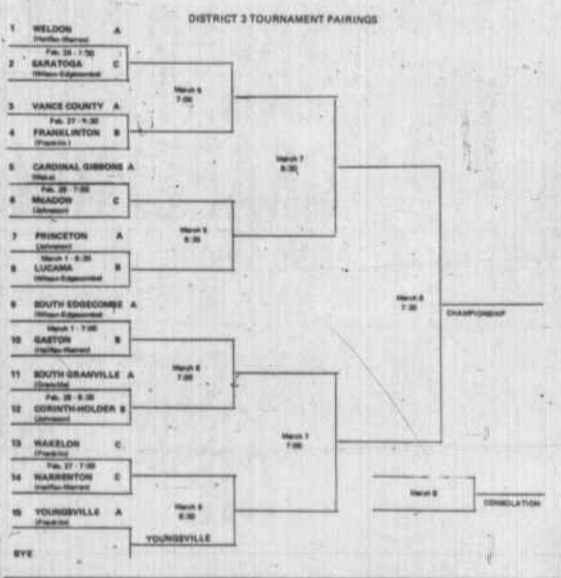

Louisburg

THE HOME OF BETTER PICTURES

(G) SUGGESTED FOR GENERAL AUDIENCES
(M) SUGGESTED FOR MATURE AUDIENCES
(R) RESTRICTED, PERSONS UNDER 16 NOT ADMITTED UNLESS WITH PARENTS OR GUARDIAN
(X) PERSONS UNDER 16 NOT ADMITTED
RATING POSTED AT BOX OFFICE FOR EACH PICTURE.

SUN.-MON.-TUES., MARCH 2-3-4