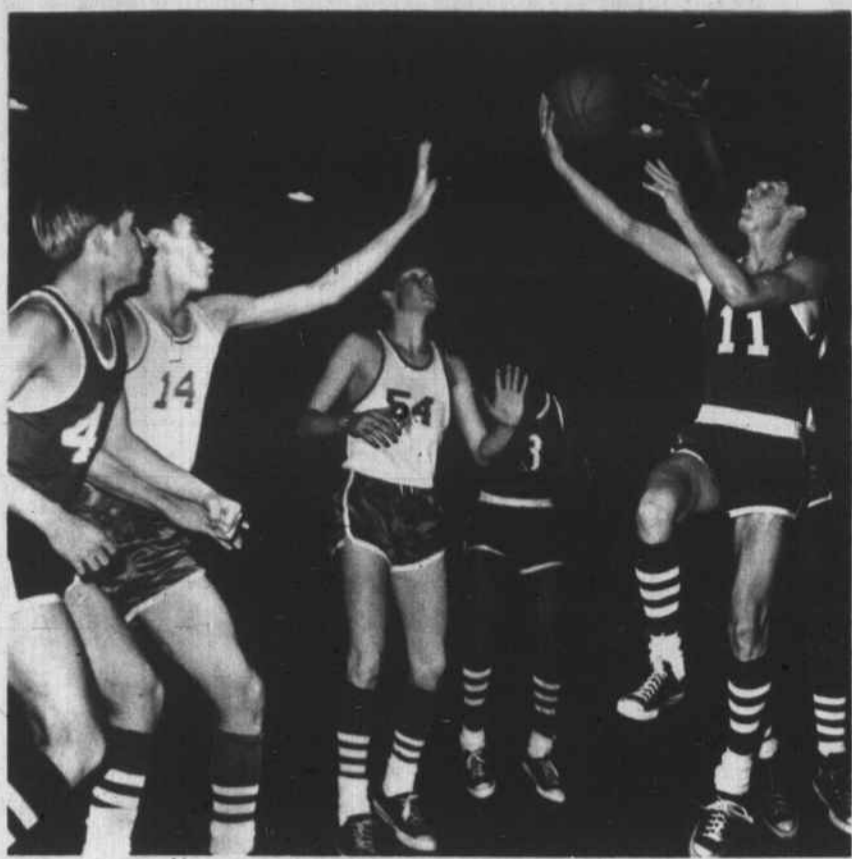

Franklinton Captures Jayvee Tourney Title

Bunn-Youngsville Consolation Game

Youngsville's Berle Keith drives for a layup in Wednesday's Jayvee Consolation game. Other players shown, left to right, are Timmy Johnson (41), Youngsville, Truby Oakley (14) and Alan Pace (54), Franklinton and Henry Richardson (3), Youngsville.