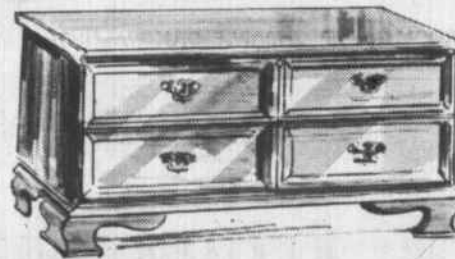

CEDAR CHEST from $68.78

IMPORTANT GIFTS Priced to Save!