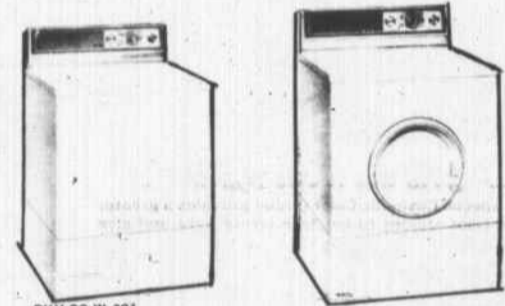

Look For The Red Tags

PHILCO W-2G1

PHILCO D-6G2

- 2 automatic drying cycles
- Safety loading door
- Automatic de-wrinkling
- Front service door with safety switch
- Flexible time control
- Porcelain enamel finished drum

WASHER & DRYER $288.69

Look For The Red Tags

PHILCO SOLID STATE STEREO with FM Stereo, FM-AM Radio
• 20 Watts Peak Music Power
• Custom 4-speed Automatic Changer
• Floating-Touch Tone Arm with Scratch-Guard Diamond Sapphire Stylus
• 6 Speakers • Jacks for tape "record," tape playback and extension speakers

Only 269.88
Early American Styling
Plank Maple veneers, matted grille

Model H341TMA
PHILCO
PHILCO-FORD. The better idea people in Stereo
PHILCO-FORD CORPORATION