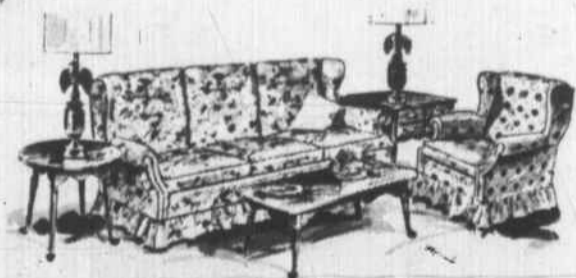

PRE-THANKSGIVING SALE

WILL OUTLAST 3 REGULAR BROOMS
MIRACLE FIBRE MAGIC BROOM
FULL LENGTH HANDLE
Dusts As It Sweeps
Only $1.00
• LONG-LASTING
• LIGHTWEIGHT
• WASHABLE
• SANITARY
• MADE OF PVC MIRACLE FIBRE
SPECIAL CONTOUR SHAPE... FOR FASTER USE

PHILCO 30-INCH ELECTRIC RANGES with TILT-TOP CLEANABILITY

- Work top tilts up for quick, easy cleaning
- Quick-Set automatic oven timer
- Minute-Minder with bell chime
- Timed appliance outlet
- Dial-Any-Heat controls
- Illuminated table top
- 23" master oven with lift-off oven door
- Oven interior light with "peek" switch

ELECTRIC RANGE $199.69

Other Electric Ranges As Low As $129.88

COMPLETE ROOM OUTFITS
COMBINE GOOD DESIGN with BIG SAVINGS!

PHILCO REFRIGERATOR WITH DELUXE STORAGE DOOR

Deluxe Deep-Shelf Storage Door
A handy place for eggs, butter, milk in quarts or half-gallons, tall bottles, jars, etc.

- 8.5 cu. ft. capacity
- 43 lb. freezer
- Vegetable crisper
- Chiller drawer

Only $174.66
Model RS9H3

7 Pc. **$99.95**
5 Pc. **$39.95**

15 PC. BED ROOM GROUP - MAPLE-OAK-WALNUT
1 DRESSER-1 MIRROR-1 CHEST
1 4/6 BED W/RAILS-1 INNERSPRING MATTRESS
1 BOX SPRINGS-2 LAMPS-2 PICTURES-2 PILLOWS
1 9 x 12 LIN. RUG-1 SPREAD-1 FLOWER ARRANGEMENT

Only $258.87

Look For The Red Tags

- 2 automatic drying cycles
- Safety loading door
- Automatic de-wrinkling
- Front service door with safety switch
- Flexible time control
- Porcelain enamel finished drum

WASHER & DRYER $288.69

Look For The Red Tags