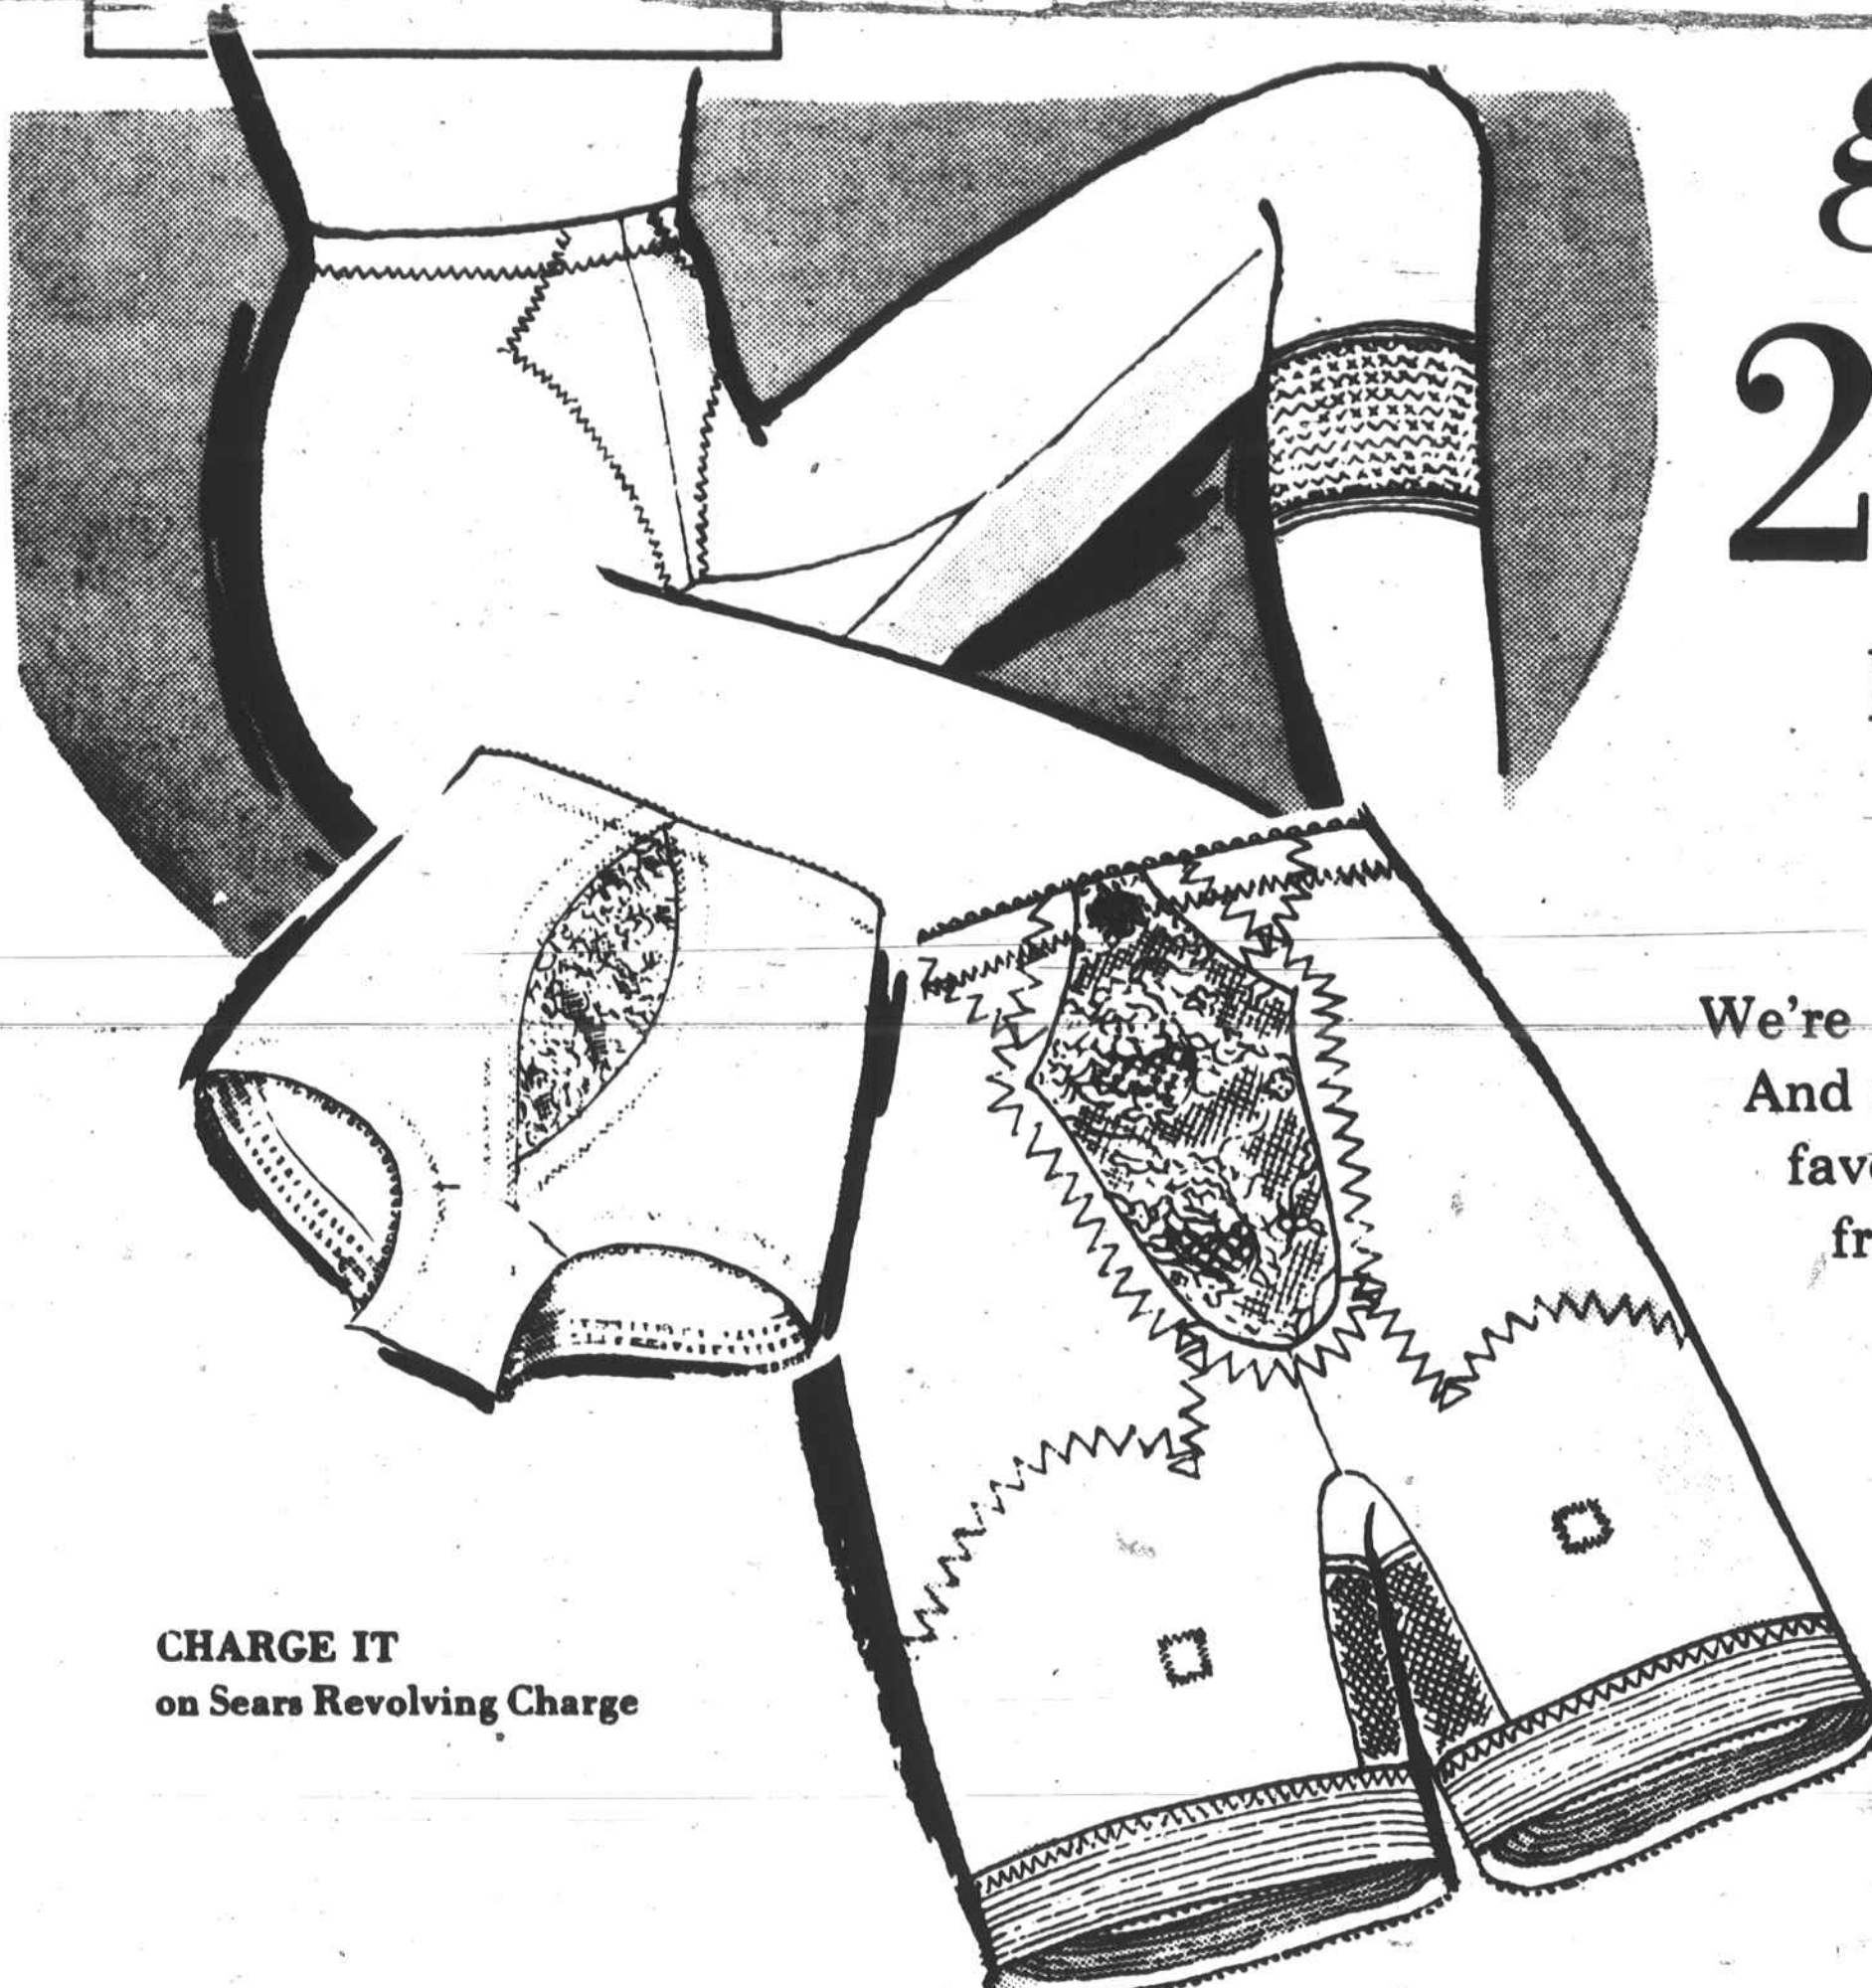

Patronize Equal Opportunity Advertisers

NOW... SAME VALUES AT ALL 7 SEARS STORES!!

Sears

the semi-annual

girdle sale

25% Off!

ENTIRE STOCK OF GIRDLES

We're doing a lot to help trim figures! And now at great savings! Select your favorite girdle and save 25%. Choose from brief, midleg, longleg, slack companion, and full figure styles. Hurry — Sale ends Saturday!

CHARGE IT
on Sears Revolving Charge

SALE Ends Saturday

Save 12% to 22%! Blue Package Panty Sale

Briefs with elasticized legs

2 Pkg. of 3 $5.50

Regular $3.25
Misses' sizes 5 to 7

Larger sizes 8 to 11
Regular $3.80
2 for $6.60

Briefs with band legs

2 Pkg. of 3 $6.60

Regular $3.80
Misses' sizes 6 to 7

Larger sizes 8 to 11
Regular $4.40
2 for $7.80

Sleek Bikinis

2 Pkg. of 3 $4.50

Regular $2.75
Misses' Sizes 4 to 7

look at these features . . .

- one-piece construction for smooth fit
- extra full cut for ease in sitting
- double fabric crotch; feather stitched to eliminate bulky seams
- smooth, soft, acetate tricot fabric for absorbency, comfort, good wear
- machine washable; won't shrink out of shape
- handy package includes three white panties